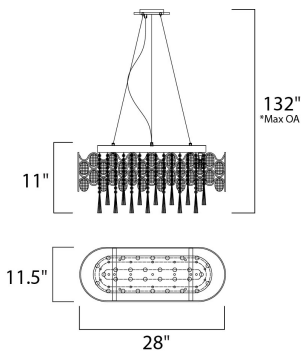

\*max overall height

**MEASUREMENTS**

- DIMENSION : 28" L x 11.5" W x 11" H
- MAX OAH : 132" OAH
- CANOPY : 5.5" W x 1" H x 10" L
- HANGING WEIGHT : 29.7 lb

**LAMPING**

- INPUT VOLTAGE : 120V
- LUMENS : 4,560 Rated
- BULB : 19 x 25W Xenon G9 (Included), 475W Total
- DIMMABLE : Yes
- COLOR\_TEMP : 2900K