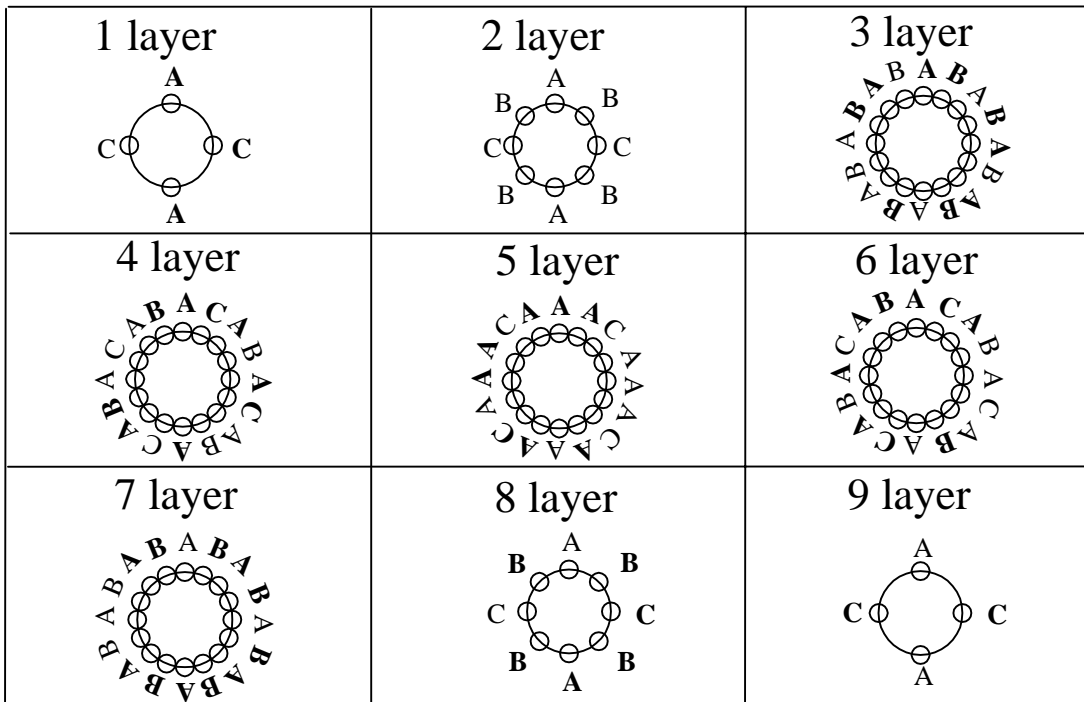

Installation Instructions Model 39747BCPC

1. Turn breaker off for circuit on outlet where fixture is to be installed.
2. This fixture exceeds the 50 lb. limit of outlet box and should be installed per the heavy weight fixture instructions enclosed. DO NOT INSTALL DIRECTLY TO BOX.
3. Install fixture to loop using quick link supplied.
4. Thread wire through loop and wire black to black, white to white and green to ground.
5. Position canopy to ceiling and tighten with screw collar ring.
6. Install color coded stems into corresponding colored threaded hole.
7. Before install spoke balls onto end of blue and green stems and secure with cap stem.
8. Install beveled crystal onto end of red stems and secure with cap stem.
9. Install maximum 25 watt Xenon lamps included.

WARNING!

Xenon lamps burn hot. Allow 15 minutes after turning off before touching!

Installation Instructions

Model 39747BCPC

NO.	MAXIM#	Q'ty	Length	Component
A	ARM39747PC-A	52	16.34"	Spoke ball
B	ARM39747PC-B	35	16.34"	Beveled crystal
C	ARM39747PC-C	20	12.6"	Spoke ball

Installation Instructions

Model 39747BCPC

A-Red stem:ARM39747PC-A 52pcs L16.34"

B-Green stem:ARM39747PC-A 32pcs L16.34"

C-Blue stem:ARM39747PC-B 20pcs L12.6"

NO.	MAXIM#	Q'ty	Size
A	CJE39740-A	216	D0.5"
B	CJE39740-B	864	D0.55"
C	CJE39740-C	504	D0.7"
D	CJE39740-D	360	D0.8"
E	CRB39740	32	W2.35"*H1.2"