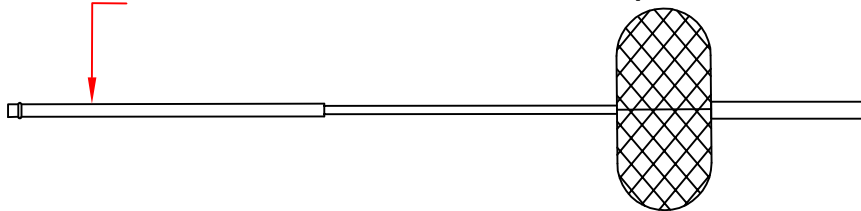

Installation Instructions Model 39747BCPC

1. Turn breaker off for circuit on outlet where fixture is to be installed.
2. This fixture exceeds the 50 lb. limit of outlet box and should be installed per the heavy weight fixture instructions enclosed. DO NOT INSTALL DIRECTLY TO BOX.
3. Install fixture to loop using quick link supplied.
4. Thread wire through loop and wire black to black, white to white and green to ground.
5. Position canopy to ceiling and tighten with screw collar ring.
6. Install color coded stems into corresponding colored threaded hole.
7. Before install spoke balls onto end of blue and green stems and secure with cap stem.
8. Install beveled crystal onto end of red stems and secure with cap stem.
9. Install maximum 25 watt Xenon lamps included.

WARNING!

Xenon lamps burn hot. Allow 15 minutes after turning off before touching!

Installation Instructions

Model 39747BCPC

NO.	MAXIM#	Q'ty	Length	Component
A	ARM39747PC-A	52	16.34"	Spoke ball
B	ARM39747PC-B	35	16.34"	Beveled crystal
C	ARM39747PC-C	20	12.6"	Spoke ball

Installation Instructions

Model 39747BCPC

A-Red stem:ARM39747PC-A 52pcs L16.34"

B-Green stem:ARM39747PC-A 32pcs L16.34"

C-Blue stem:ARM39747PC-B 20pcs L12.6"

NO.	MAXIM#	Q'ty	Size
A	CJE39740-A	216	D0.5"
B	CJE39740-B	864	D0.55"
C	CJE39740-C	504	D0.7"
D	CJE39740-D	360	D0.8"
E	CRB39740	32	W2.35"*H1.2"