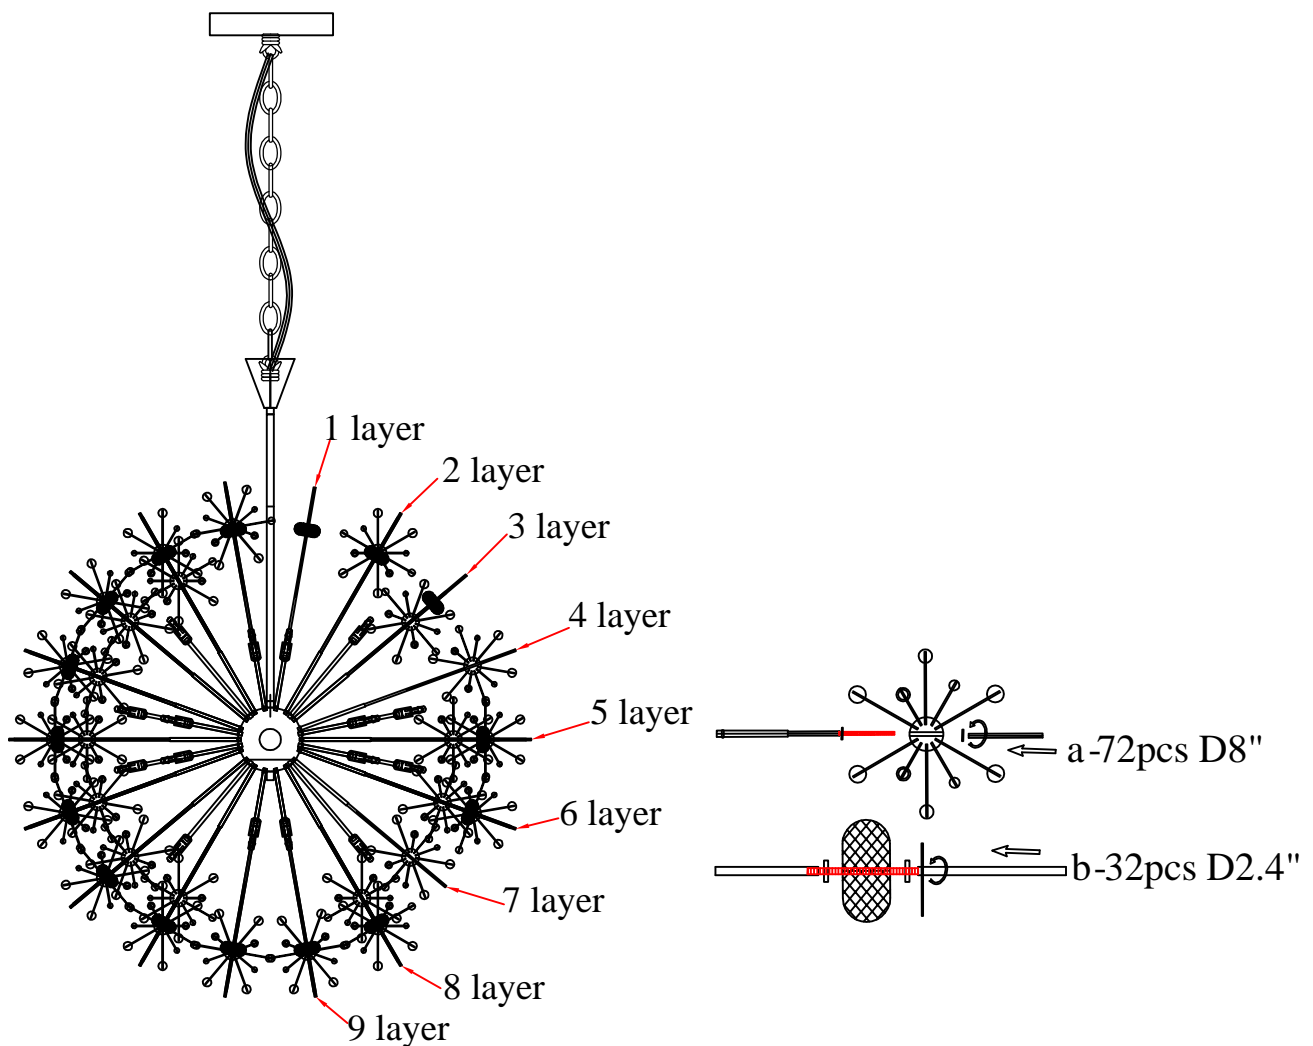

Installation Instructions Model 39747BCPC

1. Turn breaker off for circuit on outlet where fixture is to be installed.
2. This fixture exceeds the 50 lb. limit of outlet box and should be installed per the heavy weight fixture instructions enclosed. DO NOT INSTALL DIRECTLY TO BOX.
3. Install fixture to loop using quick link supplied.
4. Thread wire through loop and wire black to black, white to white and green to ground.
5. Position canopy to ceiling and tighten with screw collar ring.
6. Install color coded stems into corresponding colored threaded hole.
7. Before install spoke balls onto end of blue and green stems and secure with cap stem.
8. Install beveled crystal onto end of red stems and secure with cap stem.
9. Install maximum 25 watt Xenon lamps included.

WARNING!

Xenon lamps burn hot. Allow 15 minutes after turning off before touching!

Installation Instructions

Model 39747BCPC

NO.	MAXIM#	Q'ty	Length	Component
A	ARM39747PC-A	52	16.34"	Spoke ball
B	ARM39747PC-B	35	16.34"	Beveled crystal
C	ARM39747PC-C	20	12.6"	Spoke ball

Installation Instructions

Model 39747BCPC

A-Red stem:ARM39747PC-A 52pcs L16.34"

B-Green stem:ARM39747PC-A 32pcs L16.34"

C-Blue stem:ARM39747PC-B 20pcs L12.6"

NO.	MAXIM#	Q'ty	Size
A	CJE39740-A	216	D0.5"
B	CJE39740-B	864	D0.55"
C	CJE39740-C	504	D0.7"
D	CJE39740-D	360	D0.8"
E	CRB39740	32	W2.35"*H1.2"