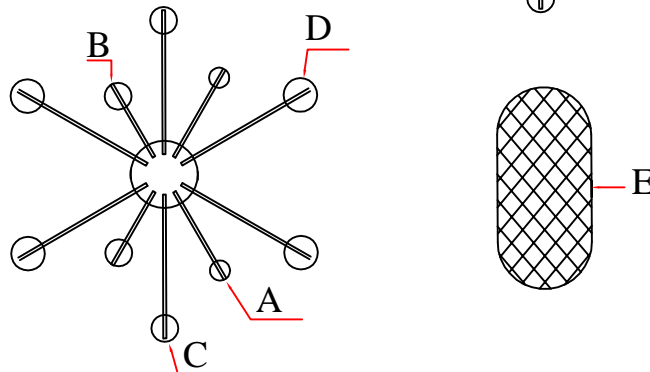

Installation Instructions Model 39747BCPC

1. Turn breaker off for circuit on outlet where fixture is to be installed.
2. This fixture exceeds the 50 lb. limit of outlet box and should be installed per the heavy weight fixture instructions enclosed. DO NOT INSTALL DIRECTLY TO BOX.
3. Install fixture to loop using quick link supplied.
4. Thread wire through loop and wire black to black, white to white and green to ground.
5. Position canopy to ceiling and tighten with screw collar ring.
6. Install color coded stems into corresponding colored threaded hole.
7. Before install spoke balls onto end of blue and green stems and secure with cap stem.
8. Install beveled crystal onto end of red stems and secure with cap stem.
9. Install maximum 25 watt Xenon lamps included.

WARNING!

Xenon lamps burn hot. Allow 15 minutes after turning off before touching!

Installation Instructions

Model 39747BCPC

NO.	MAXIM#	Q'ty	Length	Component
A	ARM39747PC-A	52	16.34"	Spoke ball
B	ARM39747PC-B	35	16.34"	Beveled crystal
C	ARM39747PC-C	20	12.6"	Spoke ball

Installation Instructions

Model 39747BCPC

A-Red stem:ARM39747PC-A 52pcs L16.34"

B-Green stem:ARM39747PC-A 32pcs L16.34"

C-Blue stem:ARM39747PC-B 20pcs L12.6"

NO.	MAXIM#	Q'ty	Size
A	CJE39740-A	216	D0.5"
B	CJE39740-B	864	D0.55"
C	CJE39740-C	504	D0.7"
D	CJE39740-D	360	D0.8"
E	CRB39740	32	W2.35"*H1.2"