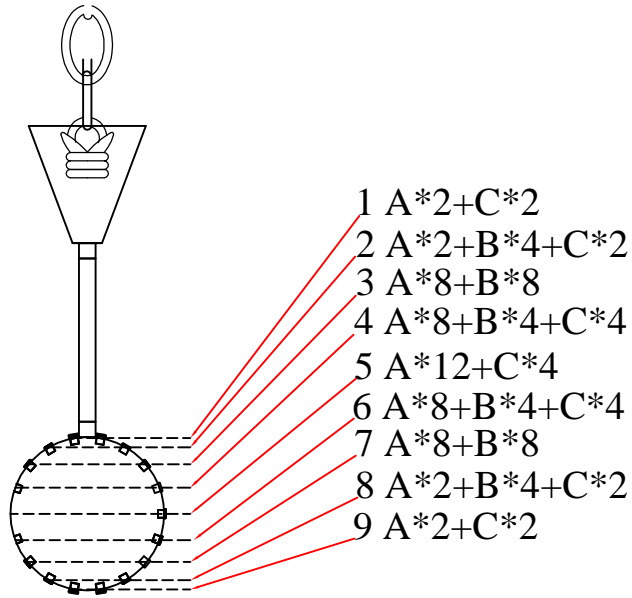

Installation Instructions Model 39747BCPC

1. Turn breaker off for circuit on outlet where fixture is to be installed.
2. This fixture exceeds the 50 lb. limit of outlet box and should be installed per the heavy weight fixture instructions enclosed. DO NOT INSTALL DIRECTLY TO BOX.
3. Install fixture to loop using quick link supplied.
4. Thread wire through loop and wire black to black, white to white and green to ground.
5. Position canopy to ceiling and tighten with screw collar ring.
6. Install color coded stems into corresponding colored threaded hole.
7. Before install spoke balls onto end of blue and green stems and secure with cap stem.
8. Install beveled crystal onto end of red stems and secure with cap stem.
9. Install maximum 25 watt Xenon lamps included.

WARNING!

Xenon lamps burn hot. Allow 15 minutes after turning off before touching!

Installation Instructions

Model 39747BCPC

NO.	MAXIM#	Q'ty	Length	Component
A	ARM39747PC-A	52	16.34"	Spoke ball
B	ARM39747PC-B	35	16.34"	Beveled crystal
C	ARM39747PC-C	20	12.6"	Spoke ball

Installation Instructions

Model 39747BCPC

A-Red stem:ARM39747PC-A 52pcs L16.34"

B-Green stem:ARM39747PC-A 32pcs L16.34"

C-Blue stem:ARM39747PC-B 20pcs L12.6"

NO.	MAXIM#	Q'ty	Size
A	CJE39740-A	216	D0.5"
B	CJE39740-B	864	D0.55"
C	CJE39740-C	504	D0.7"
D	CJE39740-D	360	D0.8"
E	CRB39740	32	W2.35"*H1.2"