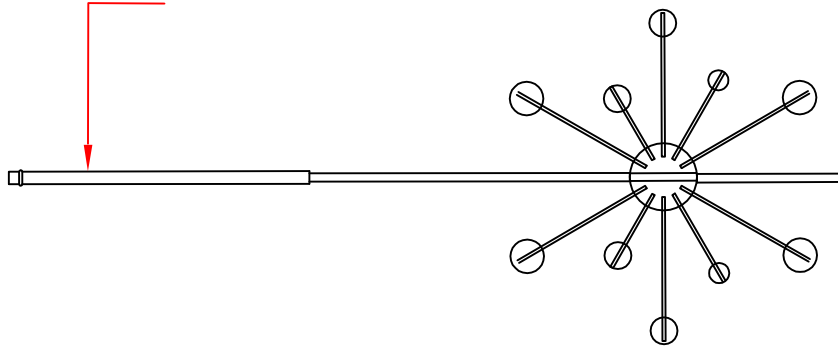

Installation Instructions Model 39747BCPC

1. Turn breaker off for circuit on outlet where fixture is to be installed.
2. This fixture exceeds the 50 lb. limit of outlet box and should be installed per the heavy weight fixture instructions enclosed. DO NOT INSTALL DIRECTLY TO BOX.
3. Install fixture to loop using quick link supplied.
4. Thread wire through loop and wire black to black, white to white and green to ground.
5. Position canopy to ceiling and tighten with screw collar ring.
6. Install color coded stems into corresponding colored threaded hole.
7. Before install spoke balls onto end of blue and green stems and secure with cap stem.
8. Install beveled crystal onto end of red stems and secure with cap stem.
9. Install maximum 25 watt Xenon lamps included.

WARNING!

Xenon lamps burn hot. Allow 15 minutes after turning off before touching!

Installation Instructions

Model 39747BCPC

NO.	MAXIM#	Q'ty	Length	Component
A	ARM39747PC-A	52	16.34"	Spoke ball
B	ARM39747PC-B	35	16.34"	Beveled crystal
C	ARM39747PC-C	20	12.6"	Spoke ball

Installation Instructions

Model 39747BCPC

A-Red stem:ARM39747PC-A 52pcs L16.34"

B-Green stem:ARM39747PC-A 32pcs L16.34"

C-Blue stem:ARM39747PC-B 20pcs L12.6"

NO.	MAXIM#	Q'ty	Size
A	CJE39740-A	216	D0.5"
B	CJE39740-B	864	D0.55"
C	CJE39740-C	504	D0.7"
D	CJE39740-D	360	D0.8"
E	CRB39740	32	W2.35"*H1.2"