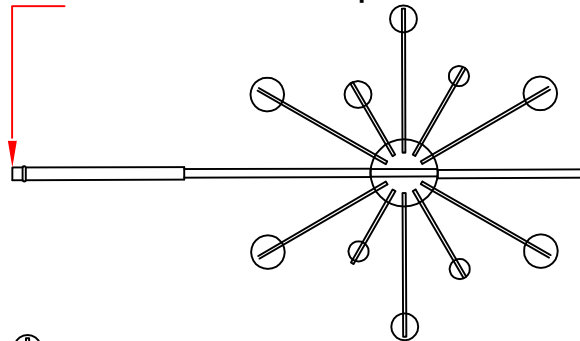

Installation Instructions Model 39747BCPC

1. Turn breaker off for circuit on outlet where fixture is to be installed.
2. This fixture exceeds the 50 lb. limit of outlet box and should be installed per the heavy weight fixture instructions enclosed. DO NOT INSTALL DIRECTLY TO BOX.
3. Install fixture to loop using quick link supplied.
4. Thread wire through loop and wire black to black, white to white and green to ground.
5. Position canopy to ceiling and tighten with screw collar ring.
6. Install color coded stems into corresponding colored threaded hole.
7. Before install spoke balls onto end of blue and green stems and secure with cap stem.
8. Install beveled crystal onto end of red stems and secure with cap stem.
9. Install maximum 25 watt Xenon lamps included.

WARNING!

Xenon lamps burn hot. Allow 15 minutes after turning off before touching!

Installation Instructions

Model 39747BCPC

NO.	MAXIM#	Q'ty	Length	Component
A	ARM39747PC-A	52	16.34"	Spoke ball
B	ARM39747PC-B	35	16.34"	Beveled crystal
C	ARM39747PC-C	20	12.6"	Spoke ball

Installation Instructions

Model 39747BCPC

A-Red stem:ARM39747PC-A 52pcs L16.34"

B-Green stem:ARM39747PC-A 32pcs L16.34"

C-Blue stem:ARM39747PC-B 20pcs L12.6"

NO.	MAXIM#	Q'ty	Size
A	CJE39740-A	216	D0.5"
B	CJE39740-B	864	D0.55"
C	CJE39740-C	504	D0.7"
D	CJE39740-D	360	D0.8"
E	CRB39740	32	W2.35"*H1.2"