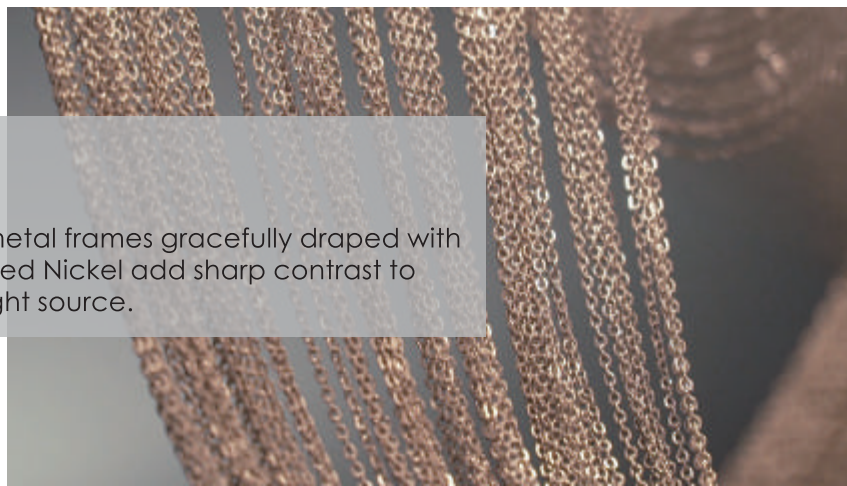

# CHANTILLY

The Chantilly collection features lighting made up of metal frames gracefully draped with Nickel finished jewelry chain. Metal trim rings of Polished Nickel add sharp contrast to the softness of the chain, which conceals the xenon light source.