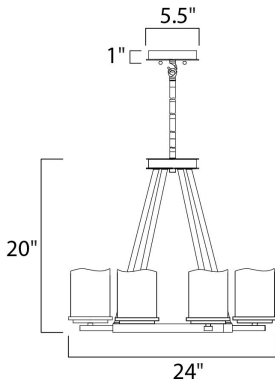

MEASUREMENTS

DIMENSION : 24" L x 24" W x 20" H
 MAX OAH : 37" OAH
 CANOPY : 5.5" W x 1" H x 5.5" L
 HANGING WEIGHT : 19.4 lb

LAMPING

INPUT VOLTAGE : 120V
 LUMENS : 4,600 Rated
 BULB : 4 x 60W Incandescent E26 Medium , 240W Total
 BULB INCLUDED : (Not Included)
 DIMMABLE : Yes