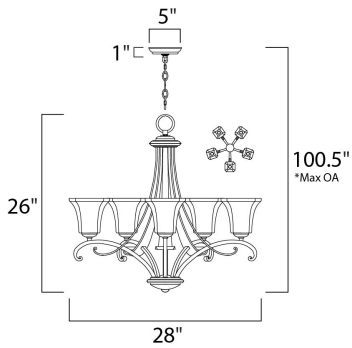

PRODUCT DESCRIPTION

Tapered metal ribbons forged into a flowing form and finished in a heavy textured Rustic Burnished finish. The beveled soft square Frost Lichen shades enhance this bold and masculine look.

*max overall height

MEASUREMENTS

- DIMENSION : 28" L x 28" W x 26" H
- MAX OAH : 100.5" OAH
- HANGING WEIGHT : 22 lb

LAMPING

- INPUT VOLTAGE : 120V
- LUMENS : 5,750 Rated
- BULB : 5 x 60W Incandescent E26 Medium , 300W Total
- BULB INCLUDED : (Not Included)
- DIMMABLE : Yes