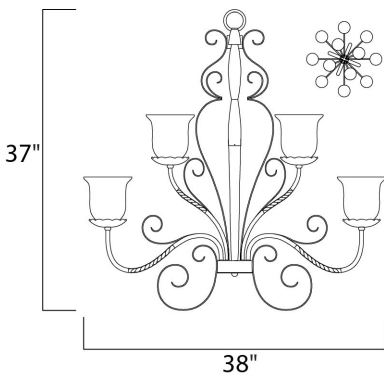

RATINGS

cETLus
Dry Location

ADDITIONAL

ADJUSTABLE
RATED LIFE 2500 Hours
OPERATING TEMPERATURE:
-20°C (-4°F), 40°C (104°F)

MEASUREMENTS

DIMENSION : 38" L x 38" W x 37" H
MAX OAH : 111" OAH
HANGING WEIGHT : 55.12 lb