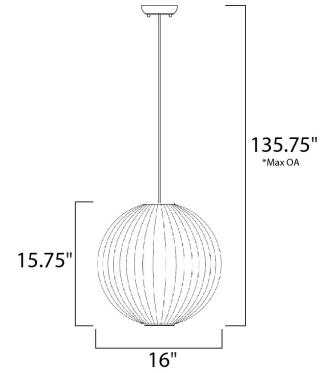

Lighting Your Life Since 1970

Product Specifications - 12405UDBK

Job Name:	Job Type:
Quantity:	Comments:

12405UDBK
Norwood 1-Light Pendant

Finish
Black

Glass/Shade

Product Category
Single Pendant

Lamping

Number of Bulbs	1
Light Type	Fluorescent
Bulb Type	GU24
Max Bulb Wattage	18
Max Fixture Wattage	18
Rated Life	
Rated Lumens	±1,146
Color Temp	
Bulb(s)	Included
Light Up/Down	N/A
Beam Spread	N/A
CRI	N/A
Photo Cell Included	N/A
Ballast/Driver/Transformer	No
Dimmable	N/A

Measurements

Width	16.00"
Height	15.75"
Length	16.00"
Extension	N/A
Back Plate Width	N/A
Back Plate Height	N/A
HCO	N/A
Min Overall Height	0.00"
Max Overall Height	135.75"
Hanging Weight	1.72 lbs
Height Adjustable	N/A
Slope	N/A
Chain Length	N/A
Wire Length	N/A
Canopy Width	N/A
Canopy Height	N/A
Canopy Length	N/A

Shipping

Carton Weight	4.44 lbs
Carton Width	17"
Carton Height	15"
Carton Length	17"
Carton Cubic Feet	2.37
Master Pack	1
Master Pack Weight	N/A
Master Pack Width	N/A
Master Pack Height	N/A
Master Pack Length	N/A
Master Cubic Feet	N/A
UPS Shippable	Yes