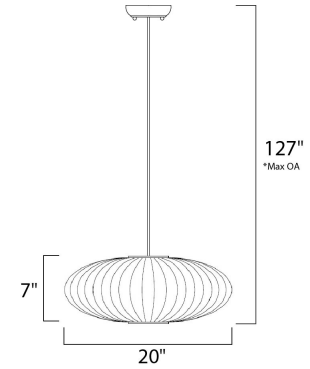

Lighting Your Life Since 1970

Product Specifications - 12403UDBK

Job Name:	Job Type:
Quantity:	Comments:

12403UDBK
Norwood 1-Light Pendant

Finish
Black

Glass/Shade

Product Category
Single Pendant

Lamping

Number of Bulbs	1
Light Type	Fluorescent
Bulb Type	GU24
Max Bulb Wattage	18
Max Fixture Wattage	18
Rated Life	
Rated Lumens	±1,164
Color Temp	
Bulb(s)	Included
Light Up/Down	N/A
Beam Spread	N/A
CRI	N/A
Photo Cell Included	N/A
Ballast/Driver/Transformer	No
Dimmable	N/A

Measurements

Width	20.00"
Height	7.00"
Length	20.00"
Extension	N/A
Back Plate Width	N/A
Back Plate Height	N/A
HCO	N/A
Min Overall Height	0.00"
Max Overall Height	127.00"
Hanging Weight	1.89 lbs
Height Adjustable	N/A
Slope	120°
Chain Length	N/A
Wire Length	N/A
Canopy Width	N/A
Canopy Height	N/A
Canopy Length	N/A

Shipping

Carton Weight	4.55 lbs
Carton Width	20"
Carton Height	8"
Carton Length	20"
Carton Cubic Feet	1.84
Master Pack	1
Master Pack Weight	N/A
Master Pack Width	N/A
Master Pack Height	N/A
Master Pack Length	N/A
Master Cubic Feet	N/A
UPS Shippable	Yes