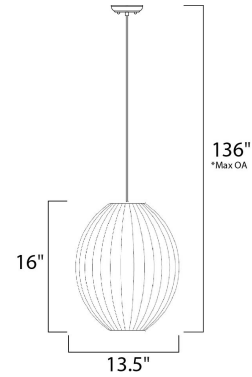

Lighting Your Life Since 1970

Product Specifications - 12402UDBK

Job Name:	Job Type:
Quantity:	Comments:

12402UDBK
Norwood 1-Light Pendant

Finish
Black

Glass/Shade

Product Category
Single Pendant

Lamping

Number of Bulbs	1
Light Type	Fluorescent
Bulb Type	GU24
Max Bulb Wattage	18
Max Fixture Wattage	18
Rated Life	
Rated Lumens	±1,164
Color Temp	
Bulb(s)	Included
Light Up/Down	N/A
Beam Spread	N/A
CRI	N/A
Photo Cell Included	N/A
Ballast/Driver/Transformer	No
Dimmable	N/A

Measurements

Width	13.50"
Height	16.00"
Length	13.50"
Extension	N/A
Back Plate Width	N/A
Back Plate Height	N/A
HCO	N/A
Min Overall Height	0.00"
Max Overall Height	136.00"
Hanging Weight	1.54 lbs
Height Adjustable	N/A
Slope	120°
Chain Length	N/A
Wire Length	N/A
Canopy Width	N/A
Canopy Height	N/A
Canopy Length	N/A

Shipping

Carton Weight	4.31 lbs
Carton Width	15"
Carton Height	17"
Carton Length	15"
Carton Cubic Feet	2.03
Master Pack	1
Master Pack Weight	N/A
Master Pack Width	N/A
Master Pack Height	N/A
Master Pack Length	N/A
Master Cubic Feet	N/A
UPS Shippable	Yes