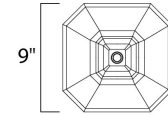

Lighting Your Life Since 1970

Product Specifications - 85660CDFTBO

Job Name:	Job Type:
Quantity:	Comments:

85660CDFTBO
Radcliffe EE 1-Light Medium Post

Finish
Black Oxide

Glass/Shade
Seedy/Frosted

Product Category
Outdoor Pole/Post Mount

Measurements

Width	9.00"
Height	17.50"
Length	N/A
Extension	N/A
Back Plate Width	N/A
Back Plate Height	N/A
HCO	N/A
Min Overall Height	0.00"
Max Overall Height	N/A
Hanging Weight	6.58 lbs
Height Adjustable	N/A
Slope	N/A
Chain Length	N/A
Wire Length	N/A
Canopy Width	N/A
Canopy Height	N/A
Canopy Length	N/A