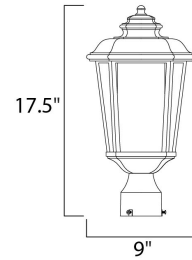

Lighting Your Life Since 1970

Product Specifications - 85660CDFTBO

Job Name:	Job Type:
Quantity:	Comments:

85660CDFTBO
Radcliffe EE 1-Light Medium Post

Finish
Black Oxide

Glass/Shade
Seedy/Frosted

Product Category
Outdoor Pole/Post Mount

Measurements

Width	9.00"
Height	17.50"
Length	N/A
Extension	N/A
Back Plate Width	N/A
Back Plate Height	N/A
HCO	N/A
Min Overall Height	0.00"
Max Overall Height	N/A
Hanging Weight	6.58 lbs
Height Adjustable	N/A
Slope	N/A
Chain Length	N/A
Wire Length	N/A
Canopy Width	N/A
Canopy Height	N/A
Canopy Length	N/A

Shipping

Carton Weight	8.60 lbs
Carton Width	13"
Carton Height	13"
Carton Length	24"
Carton Cubic Feet	2.32
Master Pack	1
Master Pack Weight	N/A
Master Pack Width	N/A
Master Pack Height	N/A
Master Pack Length	N/A
Master Cubic Feet	N/A
UPS Shippable	Yes