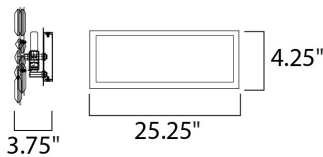

**PRODUCT DESCRIPTION**

Two layers of a geometric frame of steel, finished in Polished Chrome, are embedded with various Beveled Crystal Pendants to create a 3-Dimensional look of elegance and beauty. The Paradigm provides bling for the bath.

**MEASUREMENTS**

DIMENSION : 30" W x 8.25" H x 3.75" Ext  
 MAX OAH : 25.25" W x 4.25" H  
 HANGING WEIGHT : 9.46 lb

**LAMPING**

INPUT VOLTAGE : 120V  
 LUMENS : 0 Rated  
 BULB : 8 x 40W Xenon G9 , 320W Total  
 BULB INCLUDED : (Included)  
 DIMMABLE : Yes