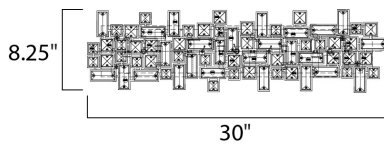

**PRODUCT DESCRIPTION**

Two layers of a geometric frame of steel, finished in Polished Chrome, are embedded with various Beveled Crystal Pendants to create a 3-Dimensional look of elegance and beauty. The Paradigm provides bling for the bath.

**MEASUREMENTS**

DIMENSION : 30" W x 8.25" H x 3.75" Ext  
 MAX OAH : 25.25" W x 4.25" H  
 HANGING WEIGHT : 9.46 lb

**LAMPING**

INPUT VOLTAGE : 120V  
 LUMENS : 0 Rated  
 BULB : 8 x 40W Xenon G9 , 320W Total  
 BULB INCLUDED : (Included)  
 DIMMABLE : Yes