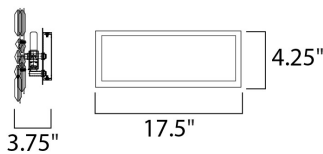

PRODUCT DESCRIPTION

Two layers of a geometric frame of steel, finished in Polished Chrome, are embedded with various Beveled Crystal Pendants to create a 3-Dimensional look of elegance and beauty. The Paradigm provides bling for the bath.

MEASUREMENTS

DIMENSION : 23.5" W x 8.25" H x 3.75" Ext
 MAX OAH : 17.5" W x 4.25" H
 HANGING WEIGHT : 7.15 lb

LAMPING

INPUT VOLTAGE : 120V
 LUMENS : 0 Rated
 BULB : 6 x 40W Xenon G9 , 240W Total
 BULB INCLUDED : (Included)
 DIMMABLE : Yes