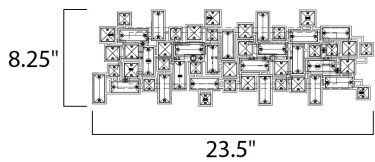

PRODUCT DESCRIPTION

Two layers of a geometric frame of steel, finished in Polished Chrome, are embedded with various Beveled Crystal Pendants to create a 3-Dimensional look of elegance and beauty. The Paradigm provides bling for the bath.

MEASUREMENTS

DIMENSION : 23.5" W x 8.25" H x 3.75" Ext
 MAX OAH : 17.5" W x 4.25" H
 HANGING WEIGHT : 7.15 lb

LAMPING

INPUT VOLTAGE : 120V
 LUMENS : 0 Rated
 BULB : 6 x 40W Xenon G9 , 240W Total
 BULB INCLUDED : (Included)
 DIMMABLE : Yes