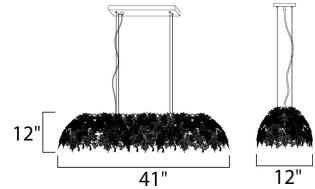

Lighting Your Life Since 1970

Product Specifications - 39767PC

Job Name:	Job Type:
Quantity:	Comments:

39767PC
Vineyard 7-Light Pendant

Finish

Polished Chrome

Glass/Shade

Product Category

Linear Pendant

Lamping

Number of Bulbs	7
Light Type	Xenon
Bulb Type	G9
Max Bulb Wattage	40
Max Fixture Wattage	280
Rated Life	
Rated Lumens	±0
Color Temp	
Bulb(s)	Included
Light Up/Down	N/A
Beam Spread	N/A
CRI	N/A
Photo Cell Included	N/A
Ballast/Driver/Transformer	No
Dimmable	N/A

Measurements

Width	12.00"
Height	12.00"
Length	41.00"
Extension	N/A
Back Plate Width	N/A
Back Plate Height	N/A
HCO	N/A
Min Overall Height	0.00"
Max Overall Height	82.00"
Hanging Weight	17.64 lbs
Height Adjustable	N/A
Slope	N/A
Chain Length	N/A
Wire Length	N/A
Canopy Width	N/A
Canopy Height	N/A
Canopy Length	N/A

Shipping

Carton Weight	26.45 lbs
Carton Width	15"
Carton Height	15"
Carton Length	44"
Carton Cubic Feet	5.86
Master Pack	1
Master Pack Weight	N/A
Master Pack Width	N/A
Master Pack Height	N/A
Master Pack Length	N/A
Master Cubic Feet	N/A
UPS Shippable	Yes