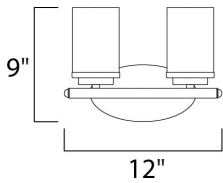

**MEASUREMENTS**

DIMENSION : 12" W x 9" H x 6" Ext  
 BACK PLATE : 4.5" W x 8.25" H  
 HANGING WEIGHT : 2.1 lb

**LAMPING**

INPUT VOLTAGE : 120V  
 BULB : 2 x 60W Incandescent E26 Medium , 120W Total  
 BULB INCLUDED : (Not Included)  
 DIMMABLE : Yes