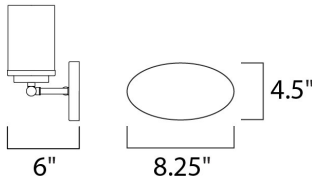

**MEASUREMENTS**

DIMENSION : 12" W x 9" H x 6" Ext  
 BACK PLATE : 4.5" W x 8.25" H  
 HANGING WEIGHT : 2.1 lb

**LAMPING**

INPUT VOLTAGE : 120V  
 BULB : 2 x 60W Incandescent E26 Medium , 120W Total  
 BULB INCLUDED : (Not Included)  
 DIMMABLE : Yes