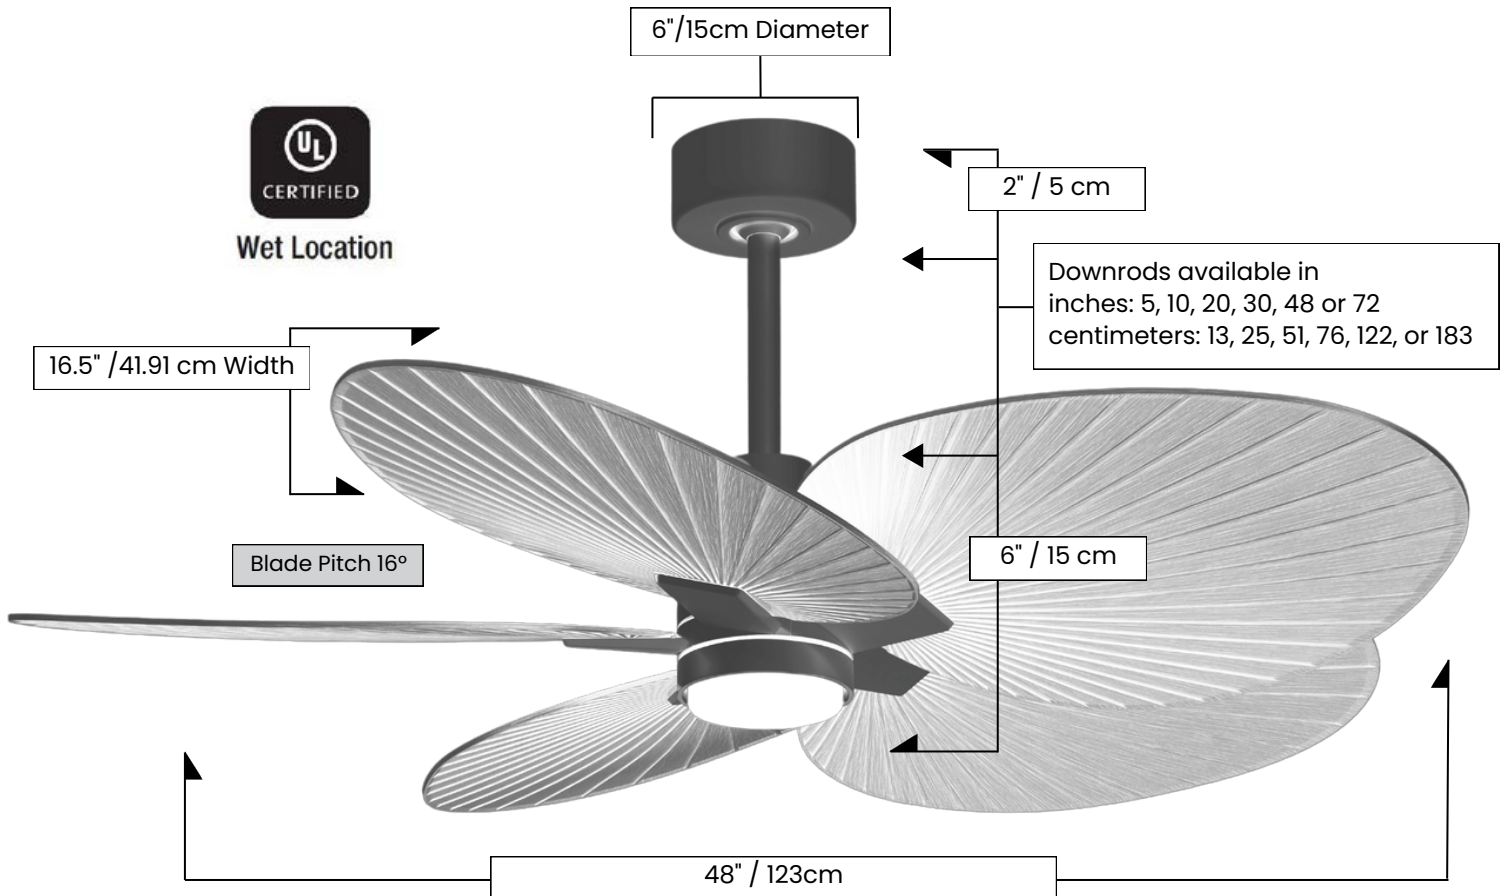

TECHNICAL SPECS

Fan Diameter	48 inches / 121.92 cm 48
Blade Material	ABS
Overall Drop	8 inches / 20 cm + downrod length
Fan Weight	18 lbs
Downrods Lengths	Field cuttable Non-threaded
Downrod Diameter	1 inch
Voltage	110
Motor Type	DC
Environment	Wet location. All weather blade system. Neither outdoor coastal, saltwater nor chlorine compatible
Ambience	Silent
Safety Certification	UL / CUL
Warranty	Limited Lifetime

NEW JAN 21, 2020 DOE MOTOR EFFICIENCY DATA

Fan Diameter	48 inches / 121.92 cm
RPM (Low / High)	50 / 170
CFM (Low / High)	1393.5 / 4536.5
Watts (High)	34.98
CFM/Watt (High)	143
Blade Pitch	16°

LIGHT KIT PHOTOMETRICS

STANDARD EQUIPMENT

- One downrod of 10 inches / 25 cm
- Vaulted ceiling canopy for up to 30°

ACCESSORIES

Black 6-speed RF remote control with reverse

Decora-style, 3-speed, non-dimmable wall control

60° cathedral ceiling canopy mounting system

Alessandra TROPICAL - LK

TECHNICAL SPECIFICATIONS

CEILING PITCH TABLE	
0/12	0 degrees
1/12	4.76 degrees
2/12	9.46 degrees
3/12	14.04 degrees
4/12	18.43 degrees
5/12	22.62 degrees
6/12	26.57 degrees
7/12	30.26 degrees
8/12	33.69 degrees
9/12	36.87 degrees
10/12	39.81 degrees
11/12	42.51 degrees