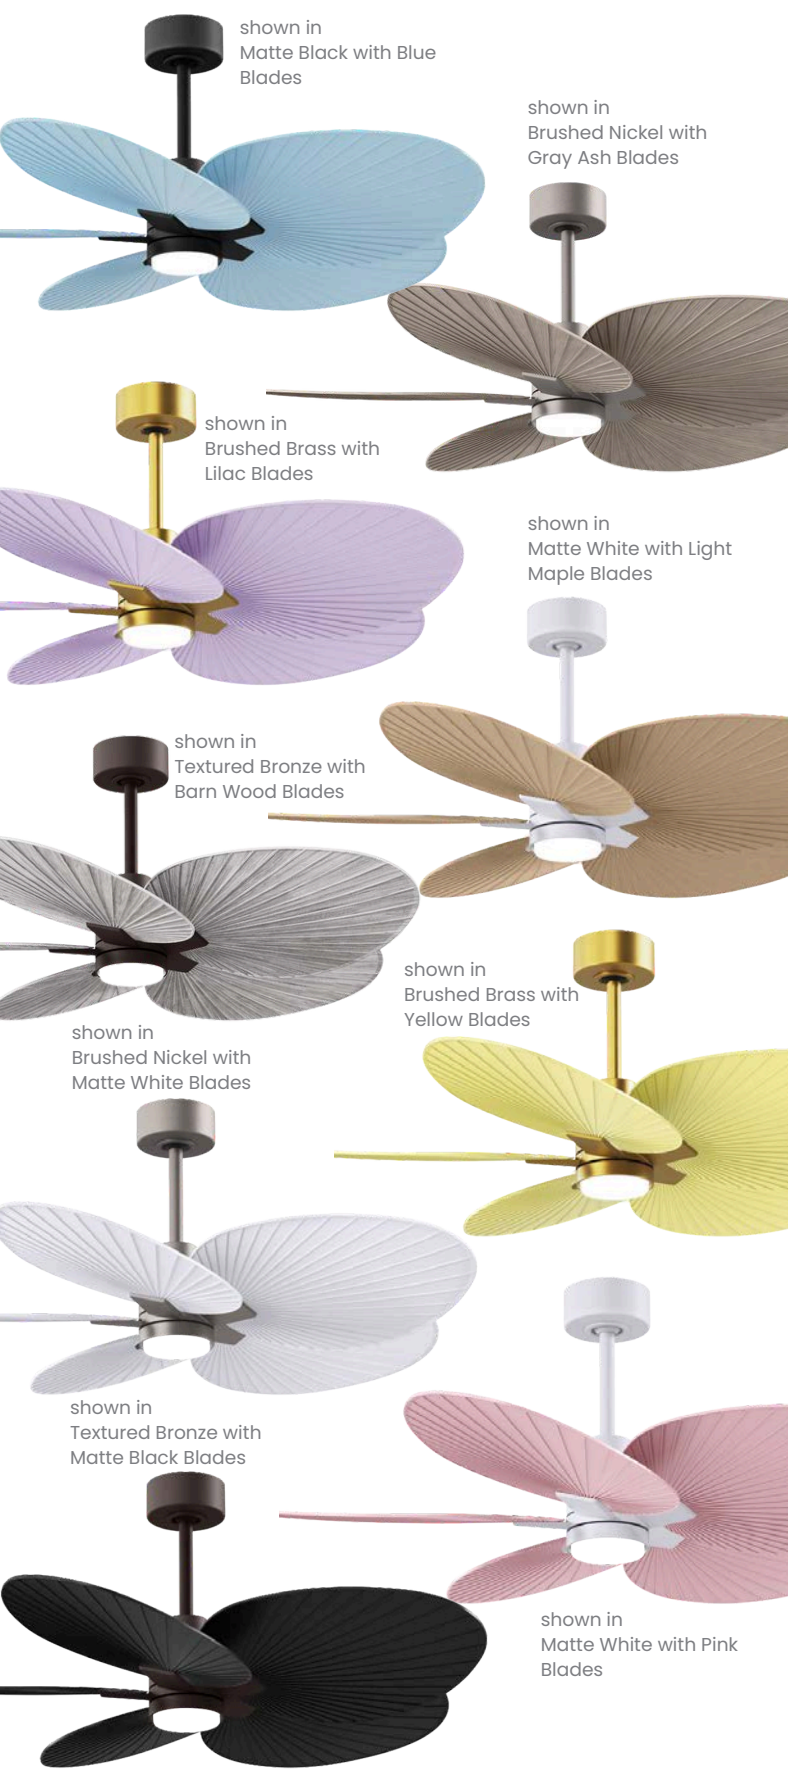

Shown in Textured Bronze
with Walnut Blades

Alessandra TROPICAL - LK

A classic palm leaf form with a twist. With a wide range of blade finishes, including an exciting assortment of pastel finishes, the Alessandra Tropical can accommodate any space. This thoughtfully crafted and versatile fan will complement any aesthetic and improve the health and comfort of any room. Highly customizable, the Alessandra Tropical is available in five different body finishes, ten (10) blade options, and even an option with a CCT light kit. This fan is suitable for wet locations. Backed by a limited lifetime warranty, our fans are of the highest quality and will dutifully perform for years to come. Constructed of cast aluminum and heavy stamped steel, the Alessandra Tropical has a limited lifetime warranty.

Product Features

DC
Motor

Wet
Location

Silent

LED
Lamp

Dimmable
Lamp

Remote
Control

Optional
Wall Control

30° Slant
Ceiling Canopy

Optional 60° Cathedral
Ceiling Canopy

shown in
Matte Black with Blue
Blades

shown in
Brushed Nickel with
Gray Ash Blades

shown in
Brushed Brass with
Lilac Blades

shown in
Matte White with Light
Maple Blades

TECHNICAL SPECS

Fan Diameter	48 inches / 121.92 cm 48
Blade Material	ABS
Overall Drop	8 inches / 20 cm + downrod length
Fan Weight	18 lbs
Downrods Lengths	Field cuttable Non-threaded
Downrod Diameter	1 inch
Voltage	110
Motor Type	DC
Environment	Wet location. All weather blade system. Neither outdoor coastal, saltwater nor chlorine compatible
Ambience	Silent
Safety Certification	UL / CUL
Warranty	Limited Lifetime