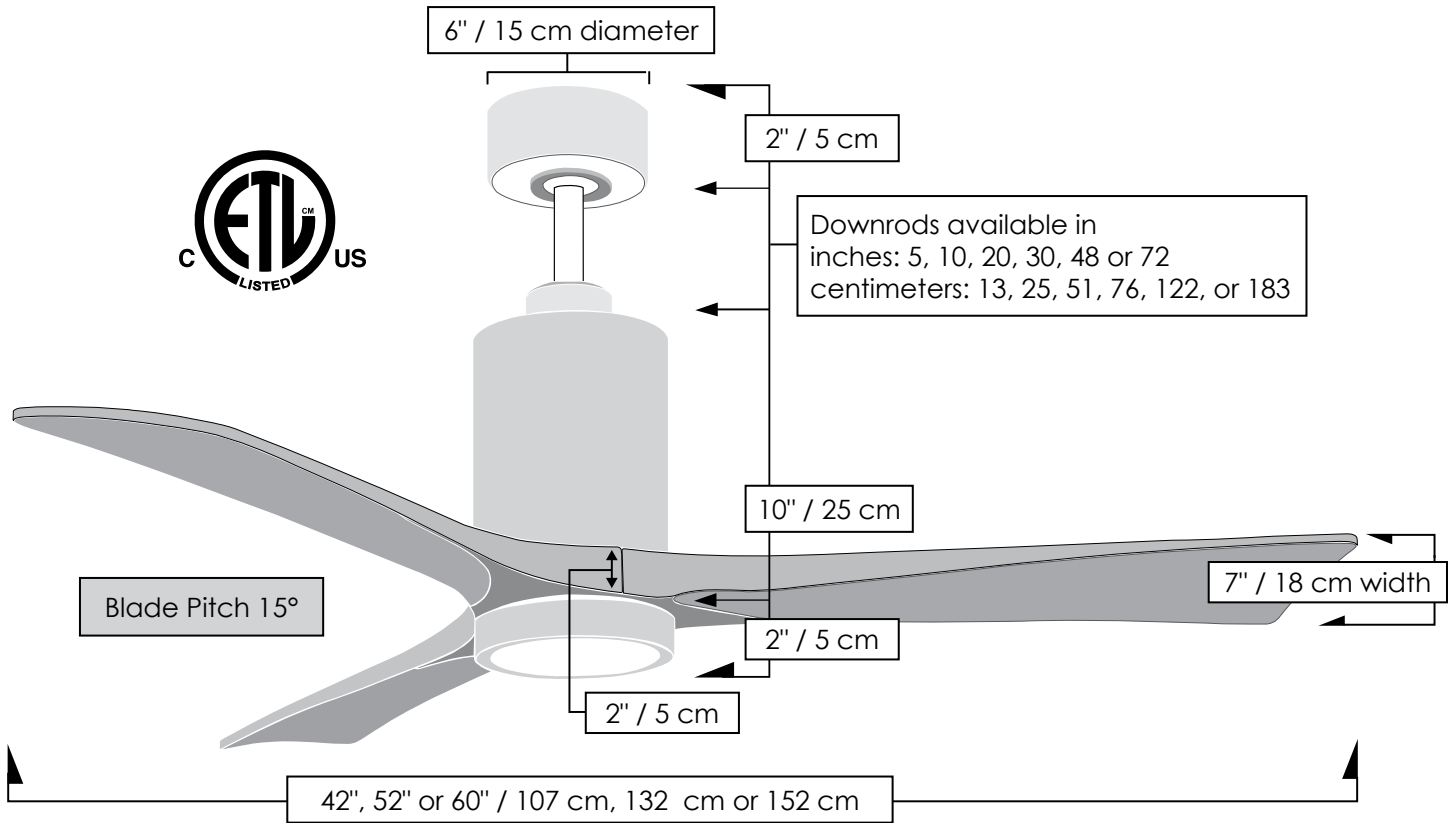

Patrícia-3

TECHNICAL SPECIFICATIONS

CEILING PITCH TABLE	
0/12	0 degrees
1/12	4.76 degrees
2/12	9.46 degrees
3/12	14.04 degrees
4/12	18.43 degrees
5/12	22.62 degrees
6/12	26.57 degrees
7/12	30.26 degrees
8/12	33.69 degrees
9/12	36.87 degrees
10/12	39.81 degrees
11/12	42.51 degrees

CEILING HEIGHT / DOWNROD TABLE	
Ceiling Height	Downrod Lengths <i>Field cuttable. Non-threaded</i>
10 ft or less	5 inches / 13 cm <i>Use safety cages if applicable</i>
10 -12 feet	10 inches / 25 cm
13 feet	20 inches / 51 cm
14 feet	30 inches / 76 cm
15 feet	48 inches / 122 cm
16 feet +	72 inches / 183 cm

Matthews Fan Company

1881 Industrial Drive
Libertyville, IL 60048
Tele: 847.680.9043
Fax: 847.680.8140
www.matthewsfanco.com

© 2021 Matthews Fan Company. All rights reserved.