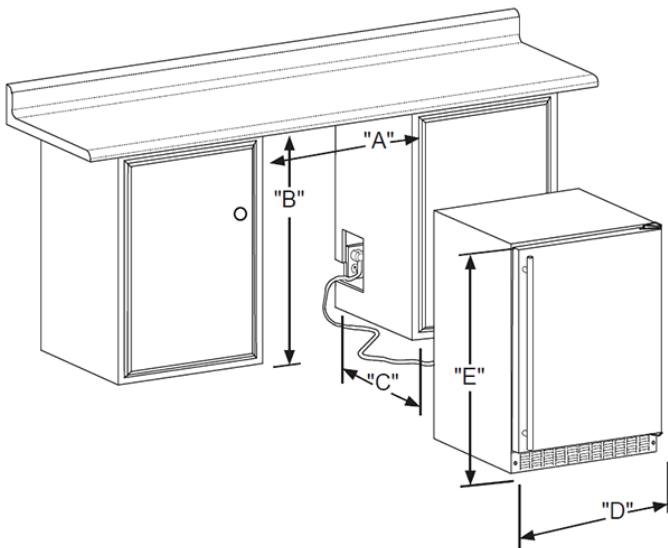

Even holds champagne bottles!

DOOR STYLE

Stainless Steel Frame Glass

MODEL NUMBER

MLWC224-SG01A

H: 33 3/4" W: 23 7/8" D: 26 7/32" (with handle)

Rough In Dimensions

"A"	"B"	"C"
24"	34-1/4" to 35-1/4"	24"
(61 CM)	(87 CM to 89.5 CM)	(61 CM)

Cabinet Dimensions

"D"	"E"	"F"	"G"	"H"	"J"
23-7/8"	33-5/8" TO 34-5/8"	23-5/8"*	26-1/8"*	47-3/4"*	26-1/2"*
(60.7 CM)	(85.4 CM TO 87.9 CM)	(60 CM)	(66.3 CM)	(146.6 CM)	(67.3 CM)

Capacity	5.3 CU. FT.
Control Type	Electronic
Sabbath Mode	Yes
Temperature Range	34°F to 60°F
Handle Style	Slim
Hinge Type	Reversible
Interior Lighting	White LED
Shelving System	3/4 Extension Smooth-Glide Wire Shelving
Toe Grille Finish	Black