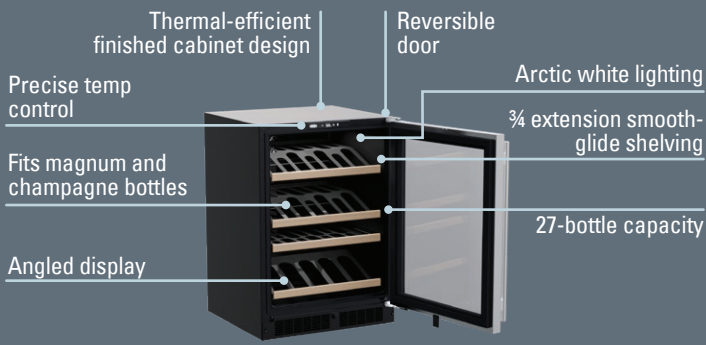

Performance

- Dynamic cooling technology delivers precise temperature stability and frost-free operation for an optimal wine preservation environment
- Proprietary shelving design allows temperature-controlled air to circulate throughout cabinet for consistency from top to bottom
- Thermal-efficient cabinet ensures optimum wine preservation and energy efficiency while maximizing capacity
- Argon-filled, UV-resistant tinted dual pane glass door protects contents from damaging ultraviolet light and helps conserve energy
- Sound-buffering design

Convenient Controls

- Multifunction controls allow you to select a precise temperature from 34° F to 60° F
- Features easy-to-use settings and options

Fit & Finish

- Elegant midnight black interior and arctic white LED interior lighting
- Solid natural maple shelf fronts, stainable to match cabinetry
- Reversible door allows for right or left swing for adaptable installation
- Black toe kick adjustable to 4" with leveling legs

Even holds champagne bottles!

DOOR STYLE

Stainless Steel Frame Glass

MODEL NUMBER

MLWC224-SG01A

H: 33 3/4" W: 23 7/8" D: 26 7/32" (with handle)

Rough In Dimensions

"A"	"B"	"C"
24"	34-1/4" to 35-1/4"	24"
(61 CM)	(87 CM to 89.5 CM)	(61 CM)

Cabinet Dimensions

"D"	"E"	"F"	"G"	"H"	"J"
23-7/8"	33-5/8" TO 34-5/8"	23-5/8"*	26-1/8"*	47-3/4"*	26-1/2"*
(60.7 CM)	(85.4 CM TO 87.9 CM)	(60 CM)	(66.3 CM)	(146.6 CM)	(67.3 CM)

Capacity	5.3 CU. FT.
Control Type	Electronic
Sabbath Mode	Yes
Temperature Range	34°F to 60°F
Handle Style	Slim
Hinge Type	Reversible
Interior Lighting	White LED
Shelving System	3/4 Extension Smooth-Glide Wire Shelving
Toe Grille Finish	Black