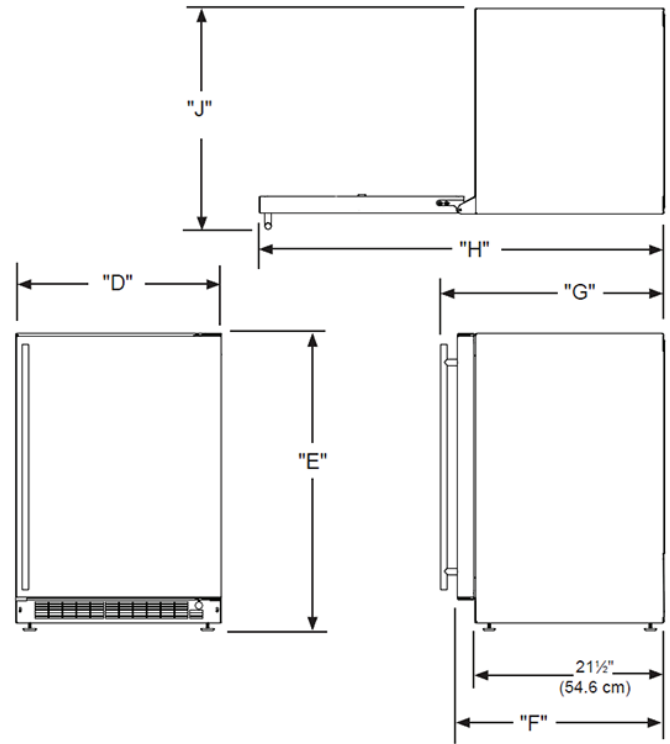

Even holds champagne bottles!

DOOR STYLE

Stainless Steel Frame Glass

MODEL NUMBER

MLWC224-SG01A

H: 33 3/4" W: 23 7/8" D: 26 7/32" (with handle)

Rough In Dimensions

"A"	"B"	"C"
24"	34-1/4" to 35-1/4"	24"
(61 CM)	(87 CM to 89.5 CM)	(61 CM)

Cabinet Dimensions

"D"	"E"	"F"	"G"	"H"	"J"
23-7/8"	33-5/8" TO 34-5/8"	23-5/8"*	26-1/8"*	47-3/4"*	26-1/2"*
(60.7 CM)	(85.4 CM TO 87.9 CM)	(60 CM)	(66.3 CM)	(146.6 CM)	(67.3 CM)

Capacity	5.3 CU. FT.
Control Type	Electronic
Sabbath Mode	Yes
Temperature Range	34°F to 60°F
Handle Style	Slim
Hinge Type	Reversible
Interior Lighting	White LED
Shelving System	3/4 Extension Smooth-Glide Wire Shelving
Toe Grille Finish	Black