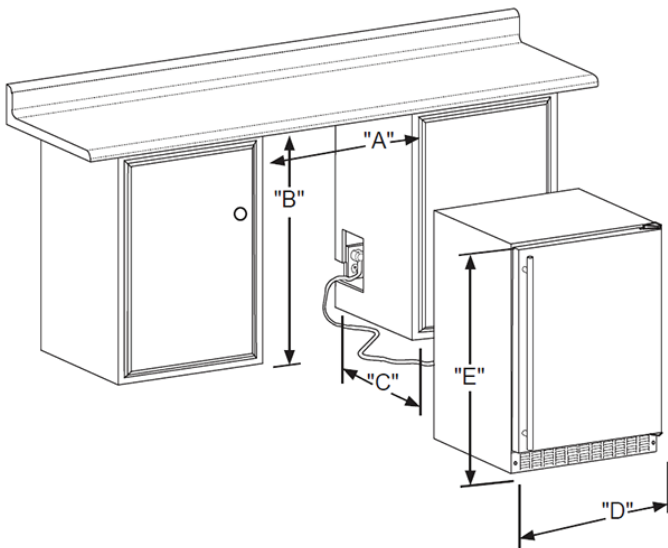

#### MODEL NUMBER

MLWC024-SG01A

H: 33 3/4" W: 23 7/8" D: 26 7/32" (with handle)

**Rough In Dimensions**

"A"	"B"	"C"
24"	34-1/4" to 35-1/4"	24"
(61 CM)	(87 CM to 89.5 CM)	(61 CM)

**Cabinet Dimensions**

"D"	"E"	"F"	"G"	"H"	"J"
23-7/8"	34-1/8" TO 35-1/8"	23-5/8"*	25-1/8"*	47-3/4"*	26-1/2"*
(60.7 CM)	(86.7 CM TO 89.2 CM)	(60 CM)	(63.8 CM)	(146.6 CM)	(67.3 CM)