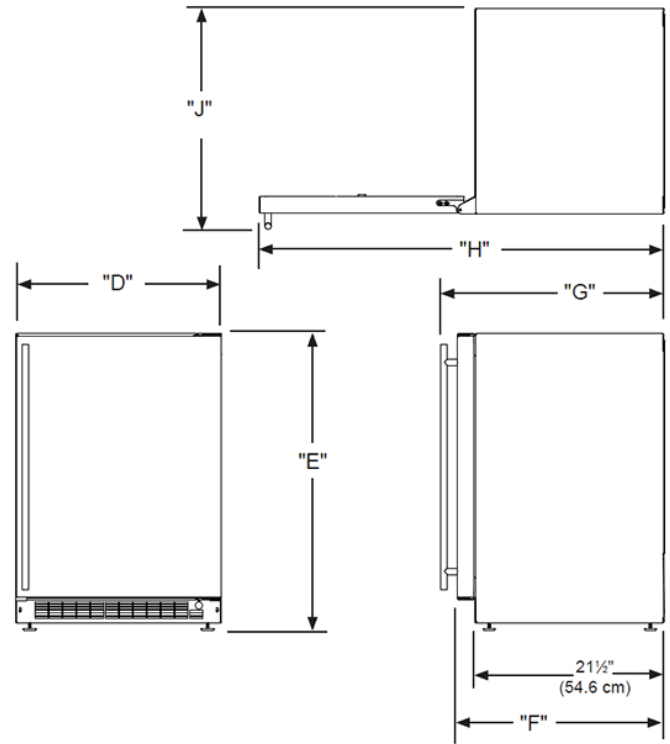

#### MODEL NUMBER

MLWC024-SG01A

H: 33 3/4" W: 23 7/8" D: 26 7/32" (with handle)

**Rough In Dimensions**

"A"	"B"	"C"
24"	34-1/4" to 35-1/4"	24"
(61 CM)	(87 CM to 89.5 CM)	(61 CM)

**Cabinet Dimensions**

"D"	"E"	"F"	"G"	"H"	"J"
23-7/8"	34-1/8" TO 35-1/8"	23-5/8"*	25-1/8"*	47-3/4"*	26-1/2"*
(60.7 CM)	(86.7 CM TO 89.2 CM)	(60 CM)	(63.8 CM)	(146.6 CM)	(67.3 CM)