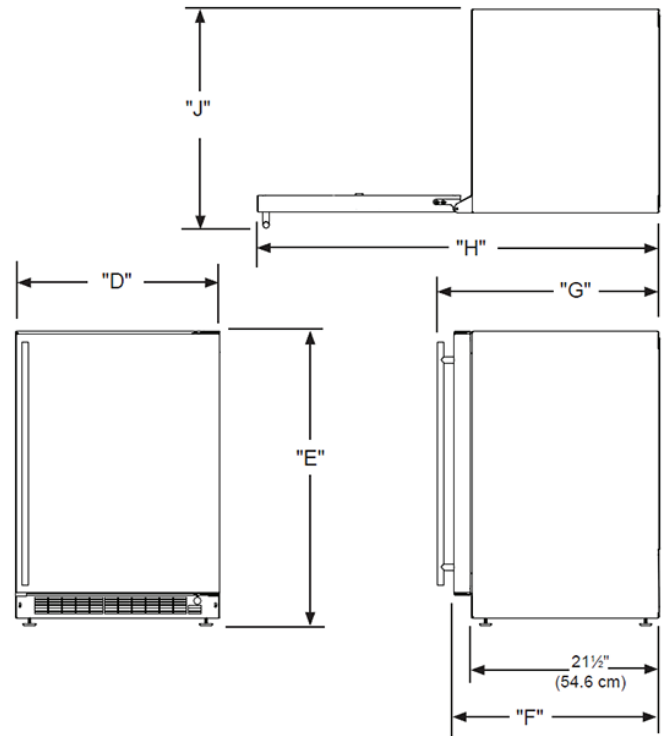

DOOR STYLE	HINGE	MODEL NUMBER
Solid Stainless Steel	Right	MARE224-SS41A
Solid Stainless Steel	Left	MARE224-SS51A
Solid Panel Ready	Right	MARE224-IS41A
Solid Panel Ready	Left	MARE224-IS51A

H: 31 1/8" W: 23 7/8" D: 21 1/2" (with handle)

**Rough In Dimensions\***

"A"	"B"	"C"
24"	34-1/4" to 35-1/4"	24"
(61 CM)	(87 CM to 89.5 CM)	(61 CM)

**Cabinet Dimensions\***

"D"	"E"	"F"	"G"	"H"	"J"
23-7/8"	33-5/8" TO 34-5/8"	23-5/8"*	26-1/8"*	47-3/4"*	26-1/2"*
(60.7 CM)	(85.4 CM TO 87.9 CM)	(60 CM)	(66.3 CM)	(146.6 CM)	(67.3 CM)