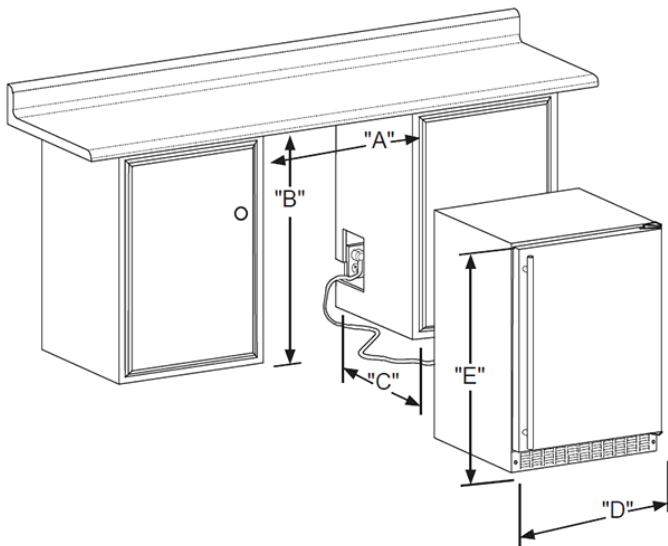

### Fit & Finish

- Low profile, ADA-compliant height allows for universal installation applications
- Arctic white LED lighting brightly illuminates interior
- Bright arctic white interior easily wipes clean
- Reversible door allows for right or left swing for adaptable installation
- Black toe kick adjustable to 4" with leveling legs
- Door lock for added safety and security

### Warranty

- 1-year parts and labor warranty and 5-year sealed system parts warranty

*The Marvel Low Profile All Refrigerator features a fully adjustable cantilevered shelving system that accommodates even tall items, a MaxStore bin for loose items and bonus door storage.*

DOOR STYLE	HINGE	MODEL NUMBER
Solid Stainless Steel	Right	MARE224-SS41A
Solid Stainless Steel	Left	MARE224-SS51A
Solid Panel Ready	Right	MARE224-IS41A
Solid Panel Ready	Left	MARE224-IS51A

H: 31 1/8" W: 23 7/8" D: 21 1/2" (with handle)

**Rough In Dimensions\***

"A"	"B"	"C"
24"	34-1/4" to 35-1/4"	24"
(61 CM)	(87 CM to 89.5 CM)	(61 CM)

**Cabinet Dimensions\***

"D"	"E"	"F"	"G"	"H"	"J"
23-7/8"	33-5/8" TO 34-5/8"	23-5/8"*	26-1/8"*	47-3/4"*	26-1/2"*
(60.7 CM)	(85.4 CM TO 87.9 CM)	(60 CM)	(66.3 CM)	(146.6 CM)	(67.3 CM)