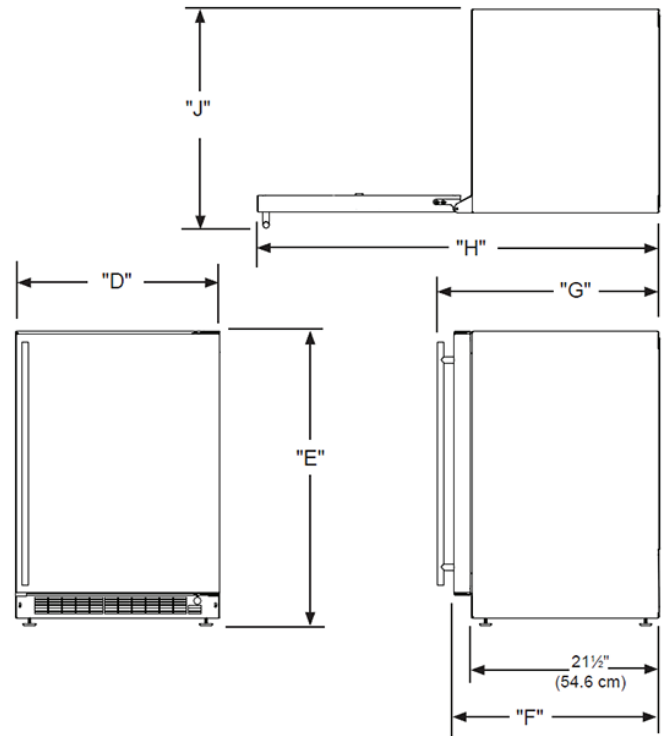

DOOR STYLE	HINGE	MODEL NUMBER
Solid Stainless Steel	Right	MARE224-SS41A
Solid Stainless Steel	Left	MARE224-SS51A
Solid Panel Ready	Right	MARE224-IS41A
Solid Panel Ready	Left	MARE224-IS51A

H: 31 1/8" W: 23 7/8" D: 21 1/2" (with handle)

**Rough In Dimensions\***

"A"	"B"	"C"
24"	31-1/4" to 32-1/4"	24"
(61 CM)	(79.4 CM to 81.9 CM)	(61 CM)

**Cabinet Dimensions\***

"D"	"E"	"F"	"G"	"H"	"J"
23-7/8"	31-1/8" TO 32-1/8"	23-5/8"*	26-1/8"*	47-3/4"*	26-1/2"*
(60.7 CM)	(79.1 CM TO 81.6 CM)	(60 CM)	(66.3 CM)	(146.6 CM)	(67.3 CM)