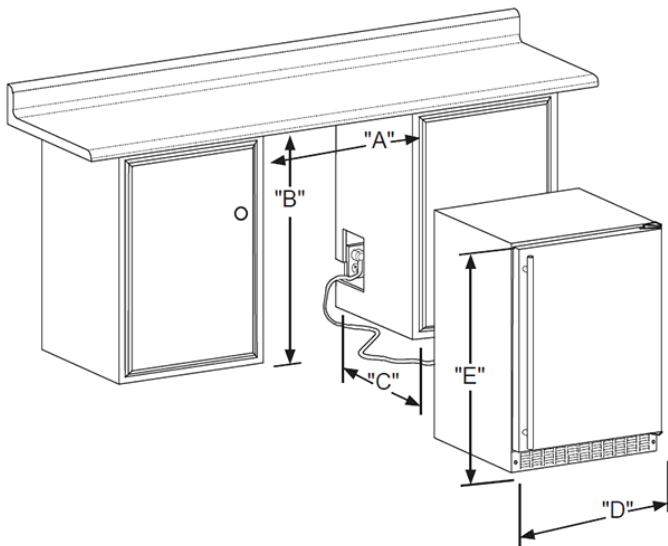

### Warranty

- 1-year parts and labor warranty and 5-year sealed system parts warranty

*The Marvel Low Profile All Refrigerator features a fully adjustable cantilevered shelving system that accommodates even tall items, a MaxStore bin for loose items and bonus door storage.*

DOOR STYLE	HINGE	MODEL NUMBER
Solid Stainless Steel	Right	MARE224-SS41A
Solid Stainless Steel	Left	MARE224-SS51A
Solid Panel Ready	Right	MARE224-IS41A
Solid Panel Ready	Left	MARE224-IS51A

H: 31 1/8" W: 23 7/8" D: 21 1/2" (with handle)

**Rough In Dimensions\***

"A"	"B"	"C"
24"	31-1/4" to 32-1/4"	24"
(61 CM)	(79.4 CM to 81.9 CM)	(61 CM)

**Cabinet Dimensions\***

"D"	"E"	"F"	"G"	"H"	"J"
23-7/8"	31-1/8" TO 32-1/8"	23-5/8"*	26-1/8"*	47-3/4"*	26-1/2"*
(60.7 CM)	(79.1 CM TO 81.6 CM)	(60 CM)	(66.3 CM)	(146.6 CM)	(67.3 CM)