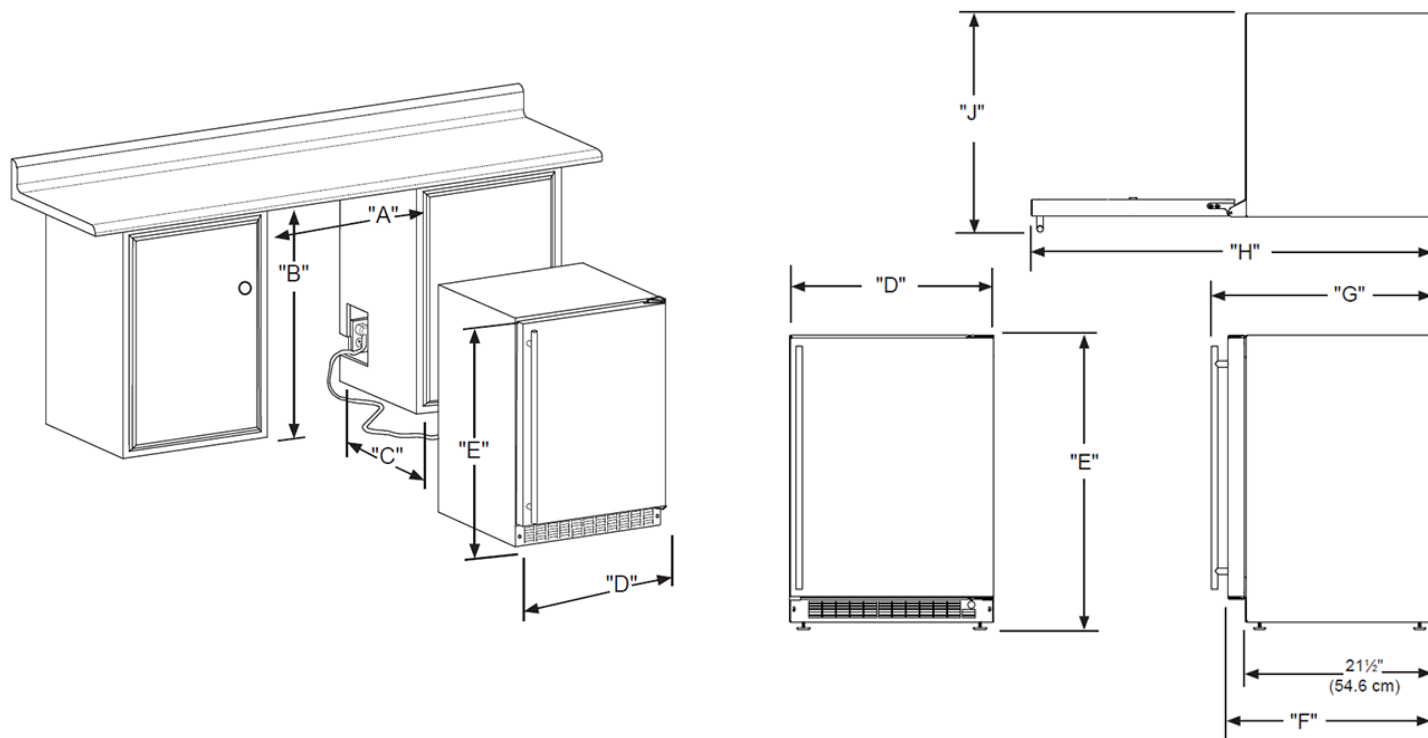

MARE124

24" REFRIGERATOR

MARVEL LOW PROFILE COLLECTION

MAIN FEATURES

- 4.9 cu ft. capacity stores up to 95 cans (12-oz) and/or 18 wine bottles
- Includes 2 cantilevered shelves
- Cantilevered shelving system can hold up to 35 lbs and features 11 adjustable heights
- Dynamic cooling technology delivers rapid cool down and temperature stability
- Argon-filled, UV-resistant tinted dual pane glass door options protect contents
- Digital controls allow you to select a temperature from 34°F to 60°F
- Door ajar and high/low temperature alerts
- Arctic white LED theater-style lighting
- Elegant midnight black interior
- Door lock provides added security
- Reversible door allows for right or left swing
- Low profile, ADA-compliant height allows for universal installation applications

DIMENSIONAL DRAWINGS

ROUGH IN DIMENSIONS*

"A"	"B"	"C"
24"	31-1/4 to 32-1/4"	24"
(61 cm)	(79.4 cm to 81.9 cm)	(61 cm)

CABINET DIMENSIONS*

"D"	"E"	"F"	"G"	"H"	"J"
23-7/8"	31" to 32"	23-5/8"	25-1/2"	47-3/4"	25-3/4"*
(60.7 cm)	(78.7 to 81.3 cm)	(60 cm)	(64.8 cm)	(121.3 cm)	(65.4 cm)

PRODUCT SPECIFICATIONS

Capacity	4.9 cu. ft.
Cord Length	6 ft.
Electrical Requirements	115V / 60 Hz / 15A
ENERGY STAR	Yes
Refrigerant Type	R600a
Sabbath Mode	Yes
Shipping Dimensions	28" W x 31" D x 37" H
Shipping Weight	160 lbs
Temperature Range	34°F to 60°F