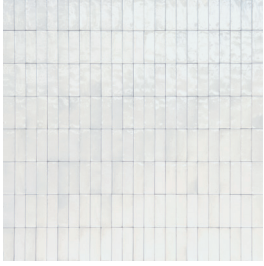

2 x 6 WALL TILE

RC20 Bianco