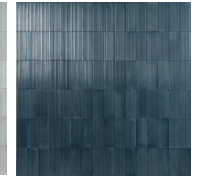

FINISHES: GLOSSY

USAGE

MATERIAL

PRICING

SPECIAL FEATURES

WALL

SEE CHARTS FOR FULL PRODUCT DETAILS.

2 x 6 WALL TILE

3 x 8 WALL TILE

6 x 6 WALL TILE

6 x 6 DECO BLOSSOM

3 x 8 STRUCTURED WALL TILE

RC44 Blu

2 x 6 DECO BLOSSOM

WATERPROOF

STAINPROOF

DENTPROOF

FIRE-RESISTANT

CLIMATEPRO™

SIMPLICLEAN™

VISIT MARAZZITILE.COM/WHYTILE FOR A COMPLETE LIST OF QUALIFICATIONS AND EXCLUSIONS.

LEARN MORE