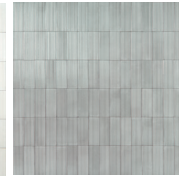

6 x 6 DECO BLOSSOM

RC30 Bianco

RC31 Natural

RC33 Grigio

RC34 Blu

3 x 8 STRUCTURED WALL TILE

RC40 Bianco

RC41 Natural