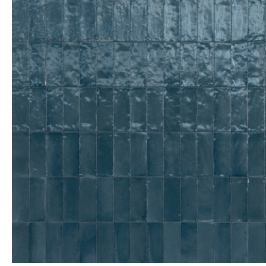

FINISHES: GLOSSY

USAGE

MATERIAL

PRICING

SPECIAL FEATURES

WALL

SEE CHARTS FOR FULL PRODUCT DETAILS.

2 x 6 WALL TILE

3 x 8 WALL TILE

RC24 Blu

6 x 6 WALL TILE

6 x 6 DECO BLOSSOM

3 x 8 STRUCTURED WALL TILE

2 x 6 DECO BLOSSOM

WATERPROOF

STAINPROOF

DENTPROOF

FIRE-RESISTANT

CLIMATEPRO™

SIMPLICLEAN™

VISIT MARAZZITILE.COM/WHYTILE FOR A COMPLETE LIST OF QUALIFICATIONS AND EXCLUSIONS.

LEARN MORE