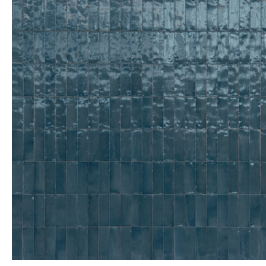

SEE CHARTS FOR FULL PRODUCT DETAILS.

2 x 6 WALL TILE

RC20 Bianco

RC21 Natural

RC23 Grigio

RC24 Blu

3 x 8 WALL TILE

RC20 Bianco