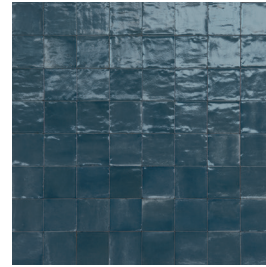

FINISHES: GLOSSY

USAGE

MATERIAL

PRICING

SPECIAL FEATURES

WALL

SEE CHARTS FOR FULL PRODUCT DETAILS.

2 x 6 WALL TILE

3 x 8 WALL TILE

6 x 6 WALL TILE

RC24 Blu

6 x 6 DECO BLOSSOM

3 x 8 STRUCTURED WALL TILE

2 x 6 DECO BLOSSOM

WATERPROOF

STAINPROOF

DENTPROOF

FIRE-RESISTANT

CLIMATEPRO™

SIMPLICLEAN™

VISIT MARAZZITILE.COM/WHYTILE FOR A COMPLETE LIST OF QUALIFICATIONS AND EXCLUSIONS.

LEARN MORE