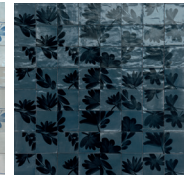

RICE™
GLAZED PORCELAIN

MARAZZI®
DARE TO BE BOLD™

WALL

RICE™

Rice™ evokes the essence of handmade tile with its purposefully uneven surfaces and glossy finish. A neutral palette of Bianco, Natural, and Grigio, with undertones of Blu, comes in modular 6x6, 3x8 and 2x6 sizes and features straight edges. The integration of nature-inspired decos with four solid colors allows for customized installation patterns with distinct personalities, perfect for creating an intriguing visual with striking variation and depth.

6 x 6 DECO BLOSSOM

RC30 Bianco

RC31 Natural

RC33 Grigio

RC34 Blu

3 x 8 STRUCTURED WALL TILE

RC40 Bianco

RC41 Natural