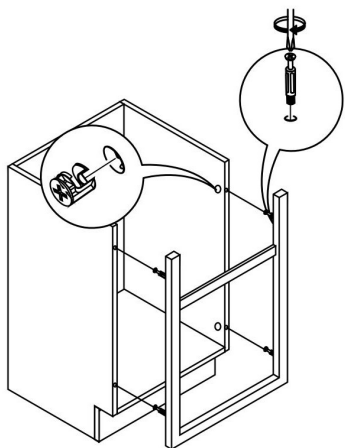

ASSEMBLY INSTRUCTIONS

FSB33 FSB36

(1)

(2)

(3)

(4)

(5)

(6)

DIAGRAM	CONNECTING FITTINGS	QTY
	CAM LOCK SYSTEM	14
	CAM LOCK SYSTEM	14
	SHELF SUPPORT	4
	CORNER BRACES	4
	CORNER BRACES SCREWS ($\phi 3*12\text{mm}$)	16
	DOOR HINGE	4
	HINGE SCREWS ($\phi 4*14\text{mm}$)	4
	HINGE SCREWS ($\phi 4*16\text{mm}$)	2