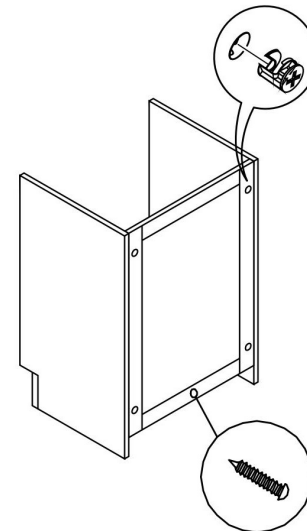

ASSEMBLY INSTRUCTIONS

FSB33 FSB36

(1)

(2)

(3)

(4)

(5)

(6)

DIAGRAM	CONNECTING FITTINGS	QTY
	CAM LOCK SYSTEM	14
	CAM LOCK SYSTEM	14
	SHELF SUPPORT	4
	CORNER BRACES	4
	CORNER BRACES SCREWS ($\phi 3*12\text{mm}$)	16
	DOOR HINGE	4
	HINGE SCREWS ($\phi 4*14\text{mm}$)	4
	HINGE SCREWS ($\phi 4*16\text{mm}$)	2