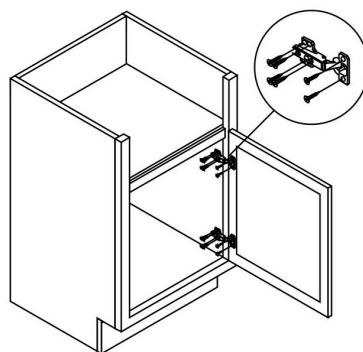

ASSEMBLY INSTRUCTIONS

FSB33 FSB36

(1)

(2)

(3)

(4)

(5)

(6)

DIAGRAM	CONNECTING FITTINGS	QTY
	CAM LOCK SYSTEM	14
	CAM LOCK SYSTEM	14
	SHELF SUPPORT	4
	CORNER BRACES	4
	CORNER BRACES SCREWS ($\phi 3*12\text{mm}$)	16
	DOOR HINGE	4
	HINGE SCREWS ($\phi 4*14\text{mm}$)	4
	HINGE SCREWS ($\phi 4*16\text{mm}$)	2