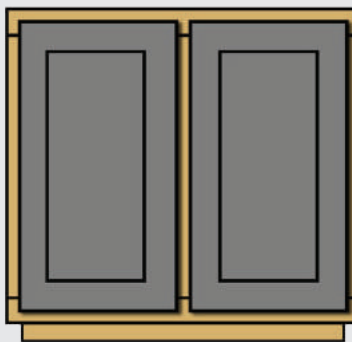

PARTIAL OVERLAY