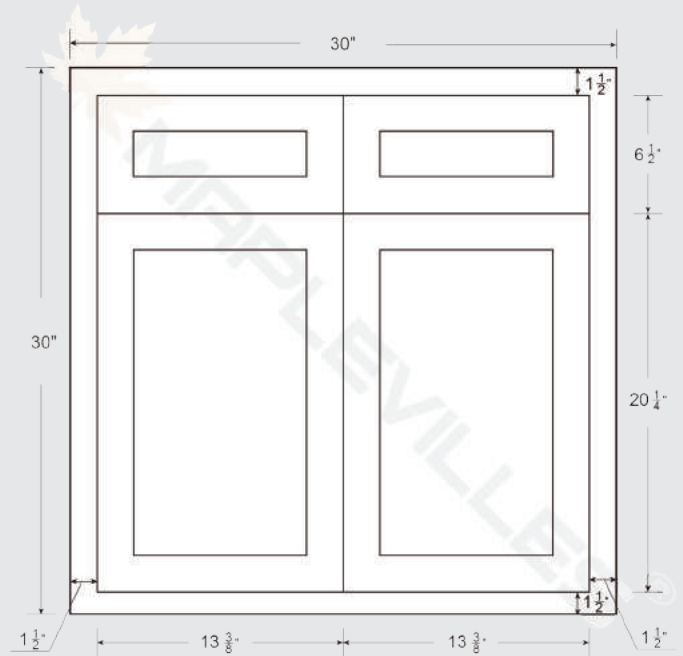

CABINET SPECIFICATIONS

SPECIFICATIONS

- **Interior:** Natural Stained Wood
- **Face Frame:** 1.5" Thick Solid Wood
- **Cabinet Box:** 5/8" Premium Plywood
- **Wall Cabinet Depth:** 14"
- **Hinges:** Soft-Close
- **Doors:** Solid Birchwood
- **Drawers:** Solid Birchwood
- **Drawer Construction:** Dovetail
- **Drawer Glides:** Soft-Close
- **Vanities:** 21" Depth / 32" Height