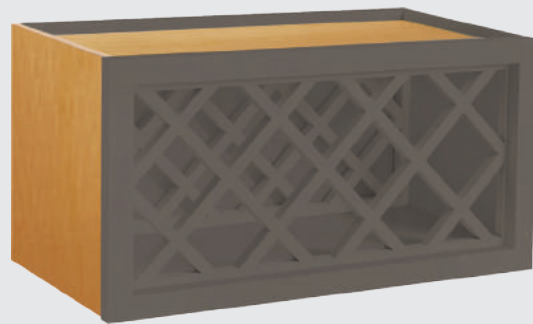

# SPECIALTY WALL CABINETS

*Available in All Door Styles*

WMC2730  
WMC2739

WALL MICROWAVE CABINET

WWR3015

WINE RACK

WGH3015

GLASS HOLDER