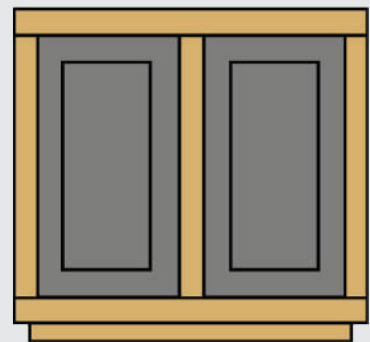

PREMIUM INSET CABINETS

Inset cabinetry is classic, modern, and unique all the same. Featuring a distinctive design, inset cabinetry doors and drawers sit flush inside the face frame. This unique composition creates a simple elegance - providing clean lines and evokes fine craftsmanship - completely transforming the look of a kitchen.

INSET