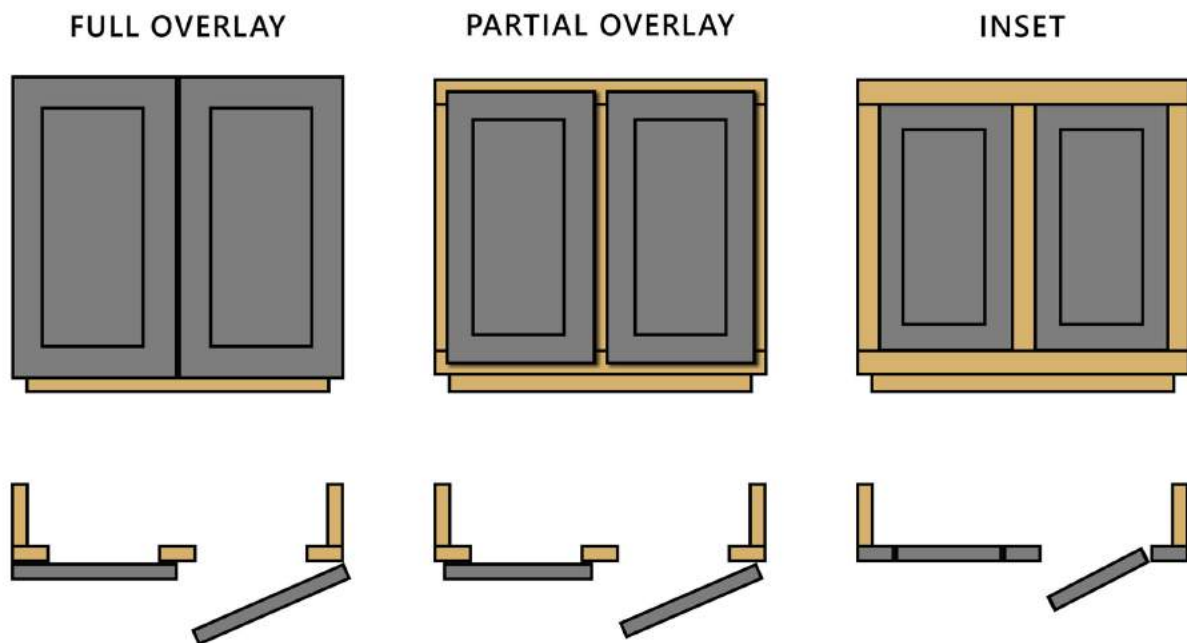

MAPLEVILLES

2020

Pioneers in our industry

“Innovation distinguishes between a leader and a follower.” - Steve Jobs

Maplevilles was developed with the concept of innovation in mind. Over the last decade our brand has been a staple for specialty cabinets. Originally, Maplevilles started with the concept of developing and stocking unique cabinet sizes which were not offered in the industry. Inspired by innovation and the love of fine cabinetry Maplevilles developed a premium line of RTA Inset Cabinets. Our Inset line is made of 5/8 premium plywood boxes. The frames, drawers, and doors are made from quality birch wood which makes our cabinetry not only appealing but also durable.

Inset cabinetry

Inset cabinetry is unique in its own way. While maintaining the traditional look of shaker style cabinets, its doors and drawers fit inside the frame. This feature makes the cabinetry flush with seamless clean lines which can change the entire look of your kitchen.