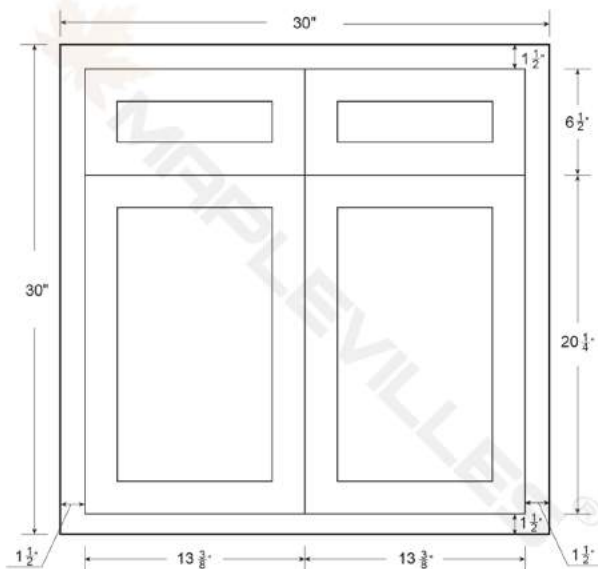

Sizes available
for all door styles

Vanities come with finished exteriors
Dimensions: 21" Depth and 32" Height w/tk

V2421FS
V2721FS
V3021FS
V3621FS

VSBD2421FS
VSBD2721FS

VDB1221FS
VDB1521FS
VDB1821FS

VSD3021RFS
VSD3621RFS
VSD4221RFS

VSD3021LFS
VSD3621LFS
VSD4221LFS

VD30

VCD6021FS

VSD4821FS
VSD6021FS

Cabinet Details

Specifications

- Interior:** Natural stained wood
- Face Frame:** 1.5" Thick solid wood
- Cabinet box:** 5/8 Solid plywood
- Wall Cabinet depth:** 14"
- Hinges:** Soft close
- Doors:** Solid birch wood
- Drawers:** Solid birch wood
- Drawer construction:** Dovetail
- Drawer Glides:** Soft close
- Vanities:** 21" Depth & 32" Height