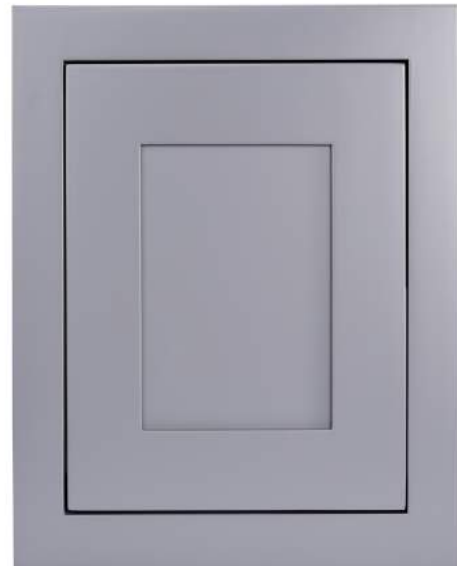

Inset cabinetry

Inset cabinetry is unique in its own way. While maintaining the traditional look of shaker style cabinets, its doors and drawers fit inside the frame. This feature makes the cabinetry flush with seamless clean lines which can change the entire look of your kitchen.

Our inset door styles

D3 - Dark Grey

D5 - Vintage White

D1 - Snow White

D2 - Light Grey

MAPLEVILLES[®]

D1 - Snow White

D2 - Light Grey