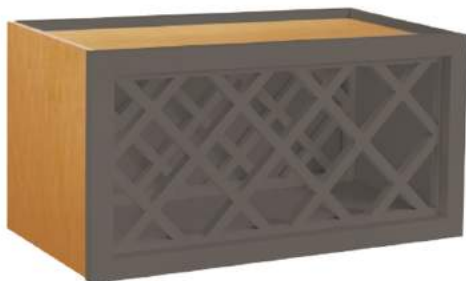

WWR3015
Wine Rack