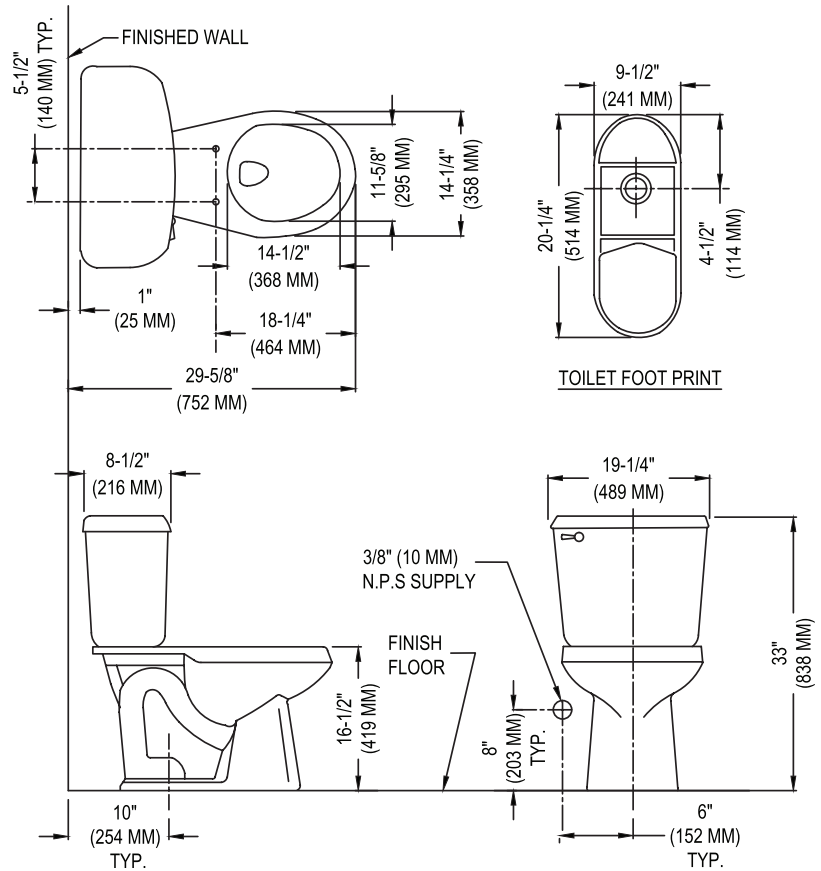

### Components

Model #	Description	Codes/Standards
385-386	Elongated front, SmartHeight™ two-piece toilet. Less toilet seat and supply. Specify color.	 
385	Elongated front, SmartHeight™ toilet bowl only. Less toilet seat. Specify color.	
386	Tank and cover only with left hand, front-mount, chrome-plated, metal trip lever. Less supply. Specify color.	
386RH	Same as 386, with right hand trip lever.	
386LT	Same as 386, with tank liner.	
386FM	Same as 386, with Fluidmaster pilot valve.	
386FMRH	Same as 386, with Fluidmaster pilot valve and right hand trip lever.	

## Summit™ ADA 10"

Elongated Front, SmartHeight™, Vitreous China, Two-Piece Toilet

### Specifications

Model #	Description	Codes/Standards
385-386	Elongated front, SmartHeight™ (1.6 Gpf / 6.0 Lpf) two-piece, toilet.	<b>ADA</b> 

Specification	Description	Specification	Description
Material	Vitreous china	Trap Diameter	2"
Water Pressure Range	20 to 80 PSI	Trap Seal	2-3/8"
MaP Rating	1,000 grams	Rough-in	10"
Water Usage	1.6 Gpf / 6.0 Lpf	Shipping Weight	Model 385 - 54 lbs.; Model 386 - 36 lbs.
Water Surface Area	9" X 10"	Warranty	Vitreous China - Limited Lifetime Tank Trim - Limited Five Year
Flush System	3" flush valve - MagnaFlush™ Flushing Technology		

### Technical Information

See our complete line of acrylic and vitreous china bathroom fixtures, plastic tank trim and plumbing products.

These dimensions are nominal and subject to change without notice.