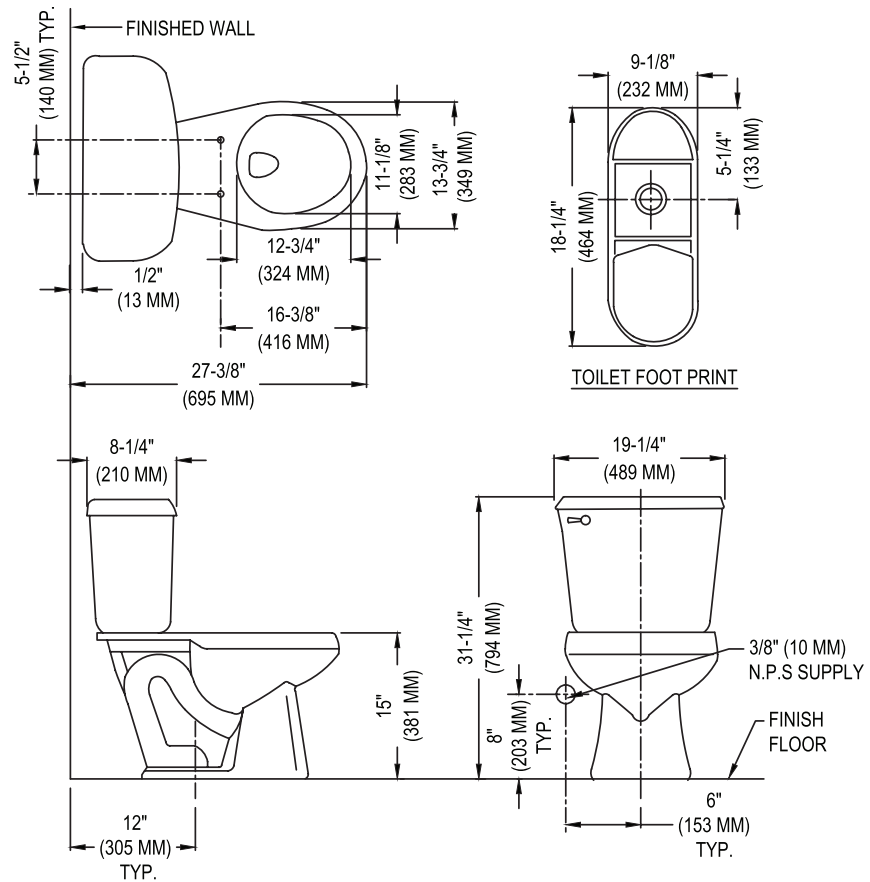

380-387

Summit™ Round 1.28

Round Front, Vitreous China, Two-Piece Toilet

Features

- 1.28 Gpf / 4.86 Lpf
- SmartFasten™ 3-bolt tank-to-bowl connection
- Round front bowl
- PuraClean™ easy-to-clean glaze
- Decorative metal trip lever
- High performance MagnaFlush™ flushing technology
- 3" flush valve
- Pilot operated anti-siphon fill valve
- 12" rough-in
- 2" glazed trapway
- The Mansfield® limited lifetime warranty on china; Five-year limited warranty on tank trim
- Available in white and standard colors: biscuit and bone

MADE IN USA

380-387

Summit™ Round 1.28

Round Front, Vitreous China, Two-Piece Toilet

Specifications

| Model # | Description | Codes/Standards |
|---------|---|---|
| 380-387 | Round front, (1.28 gpf / 4.86 lpf) two-piece toilet |    |

| Specification | Description | Specification | Description |
|----------------------|--|-------------------------|--|
| Material | Vitreous china | Trap Diameter | 2" |
| Water Pressure Range | 20 to 80 PSI | Trap Seal | 2-3/8" |
| MaP Rating | 1000 grams | Rough-in | 12" |
| Water Usage | 1.28 gpf / 4.86 lpf | Shipping Weight | Model 380 - 49 lbs. |
| Water Surface Area | 8" x 9" | | Model 387 - 36 lbs. |
| Flush System | 3" flush valve - MagnaFlush™ flushing technology | Model 4381CTK - 91 lbs. | |
| | | Warranty | Vitreous China - Limited Lifetime Tank Trim - Limited Five Year |

Technical Information

See our complete line of acrylic and vitreous china bathroom fixtures, plastic tank trim and plumbing products.

These dimensions are nominal and subject to change without notice.

Fixture performance and specifications meet or exceed ASME A112.19.2-2008/CSA B45.1-08 standards, and other state and local codes.