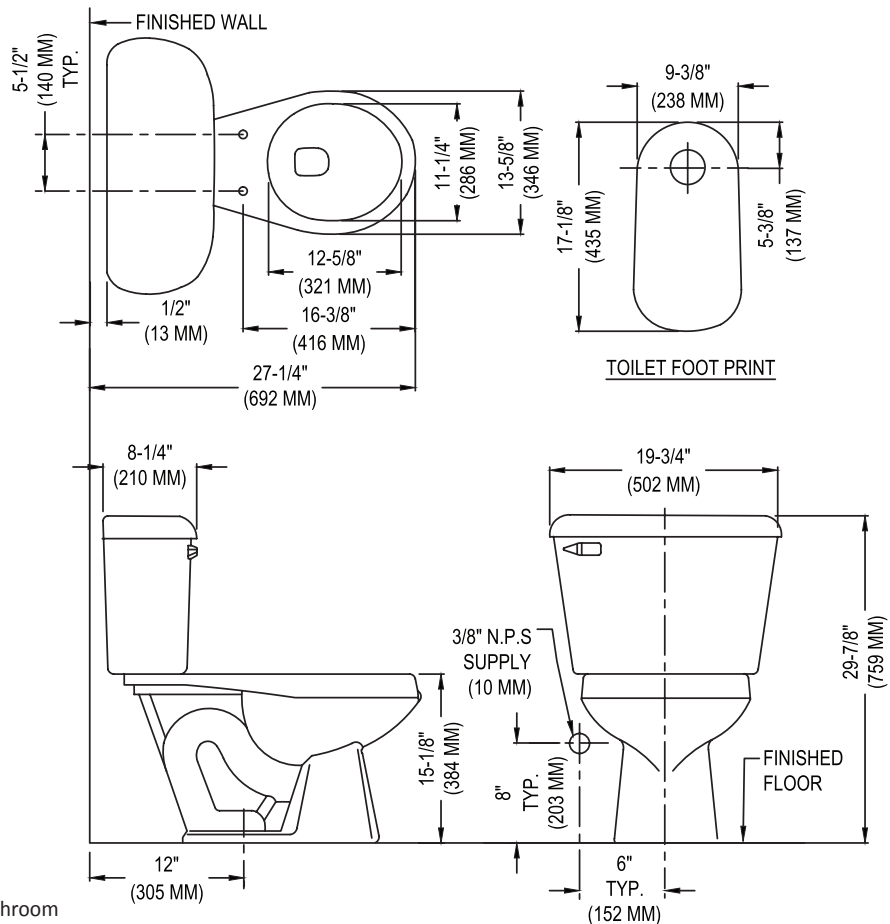

130-160

Alto®

Round Front, Vitreous China, Two-Piece Toilet

Features

- 3 bolt tank-to-bowl connection
- 1.6 gpf / 6.0 lpf low water consumption
- Round front bowl
- 2" flush tower
- Anti-siphon ballcock
- 12" rough-in
- Model 40 chrome plated, plastic trip lever
- 2" glazed trapway
- The Mansfield® limited lifetime warranty
- Available in White, Standard Colors: Biscuit, Bone

MADE IN USA

130-160

Alto®

Round Front, Vitreous China, Two-Piece Toilet

Specifications

Model #	Description	Codes/Standards
130-160	Round front (1.6 gpf/6.0 lpf) two-piece toilet	

Specification	Description	Specification	Description
Material	Vitreous China	Trap Diameter	2"
Water Pressure Range	20 to 80 PSI	Trap Seal	2-5/8"
Flush System	2" Flush Tower	Rough-in	12" (14" option)
Water Usage	1.6 gpf / 6.0 lpf	Shipping Weight	Model 130 - 46 lbs. (21 kg) Model 160 - 34 lbs. (15 kg)
Water Surface Area	8" X 9"	Warranty	Vitreous China - Limited Lifetime Tank Trim - Limited One Year
MaP Rating	800 grams		

Technical Information

See our complete line of acrylic and vitreous china bathroom fixtures, plastic tank trim and plumbing products.

These dimensions are nominal and subject to change without notice.

Fixture performance and specifications meet or exceed ASME A112.19.2-2008/CSA B45.1-08 standards, and other state and local codes.