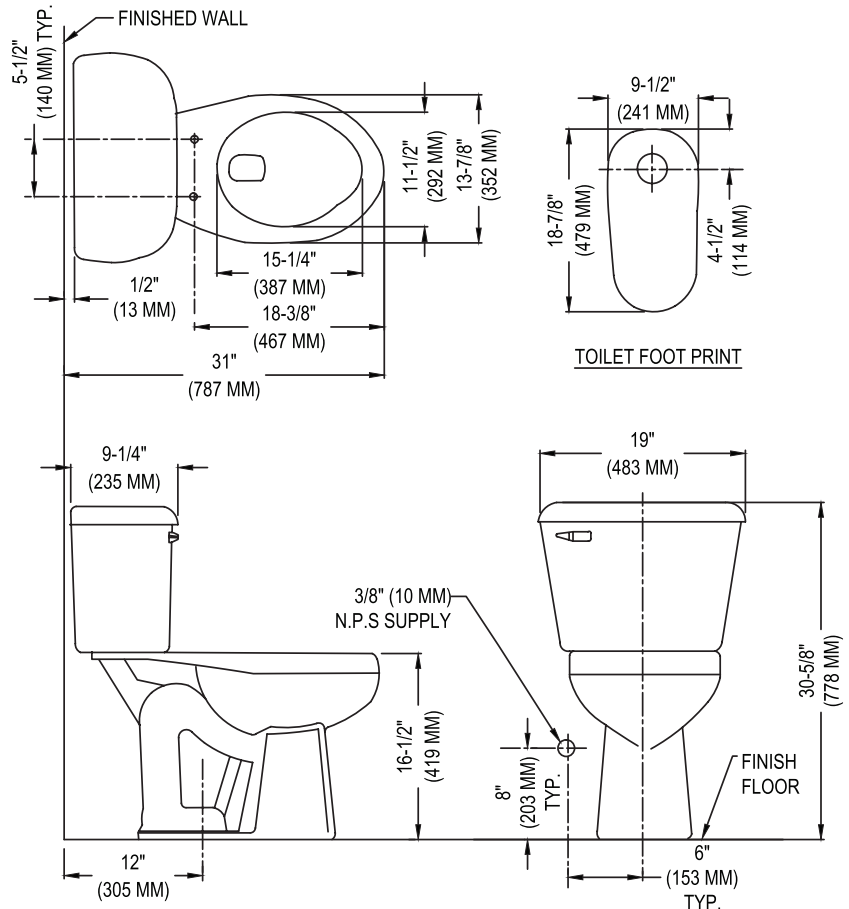

Specifications

Model #	Description	Codes/Standards
148-123	Elongated front (1.6 gpf/6.0 lpf) two-piece toilet	

Specification	Description	Specification	Description
Material	Vitreous China	Trap Diameter	2-1/8"
Water Pressure Range	35 to 80 PSI	Trap Seal	3"
Flush System	Flushmate III™ pressure assist vessel	Shipping Weight	Model 148 - 52 lbs. (23.5 kg)
Water Usage	1.6 gpf / 6.0 lpf		Model 122/123/123RH - 43 lbs. (19.5 kg)
Water Surface Area	9-1/4" X 11-3/8"	Warranty	Vitreous China - Limited Lifetime
Rough-in	12"		Tank Trim - Limited One Year

Technical Information

See our complete line of acrylic and vitreous china bathroom fixtures, plastic tank trim and plumbing products.

These dimensions are nominal and subject to change without notice.

Fixture performance and specifications meet or exceed ASME A112.19.2-2008/CSA B45.1-08 standards, and other state and local codes.