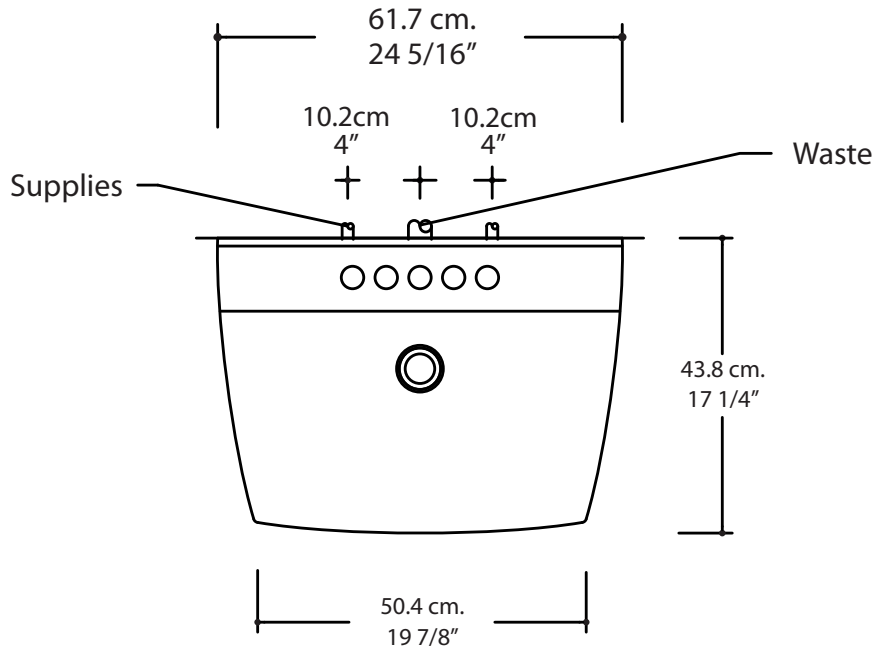

437 Potenza™

Vitreous China, Above Counter Vessel

Features

- 24-5/16" X 17-1/4" above-counter vessel
- Integral rear overflow
- Available in single hole, 4" or 8" faucet centers
- Mansfield® limited lifetime warranty
- Available in White

Model 437-4
(Less faucet, drain
assembly and supply)

Components

Model #	Description	Codes/Standards
437-1	Lavatory with single hole faucet center. Less faucet, drain assembly and supply.	
437-4	Lavatory only with 4" faucet center.	
437-8	Same as above with 8" faucet center.	

Specifications

Model #	Description	Codes/Standards
437-1	24-5/16" X 17-1/4" above-counter lavatory with single hole faucet center.	
437-4	Same as above with 4" faucet centers.	
437-8	Same as above with 8" faucet centers.	

Specification	Description	Specification	Description
Material	Vitreous China	Faucet Holes	Single, 4" or 8"
Warranty	Vitreous China - Limited Lifetime	Shipping Weight	Model 437 - 43 lbs. (19.5 kg)

Technical Information