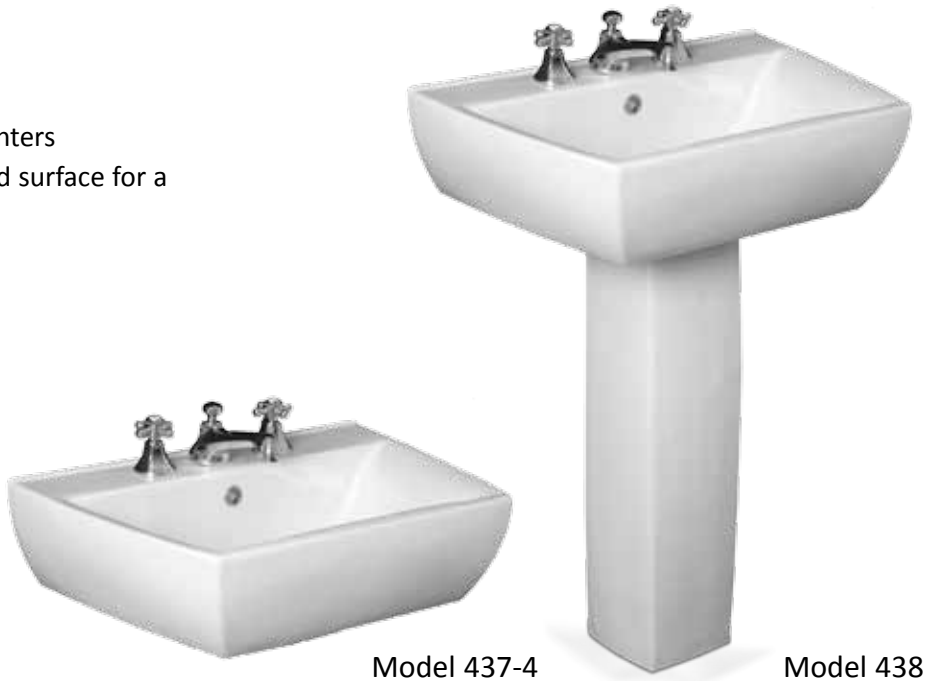

Features

- 24-5/16" X 17-1/4" pedestal lavatory
- 34-1/4" luxury height
- Integral rear overflow
- Available in single-hole, 4" or 8" faucet centers
- Can be installed with pedestal or on a solid surface for a vessel look
- The Mansfield® limited lifetime warranty
- Available in White

Model 437-4

Model 438

Components