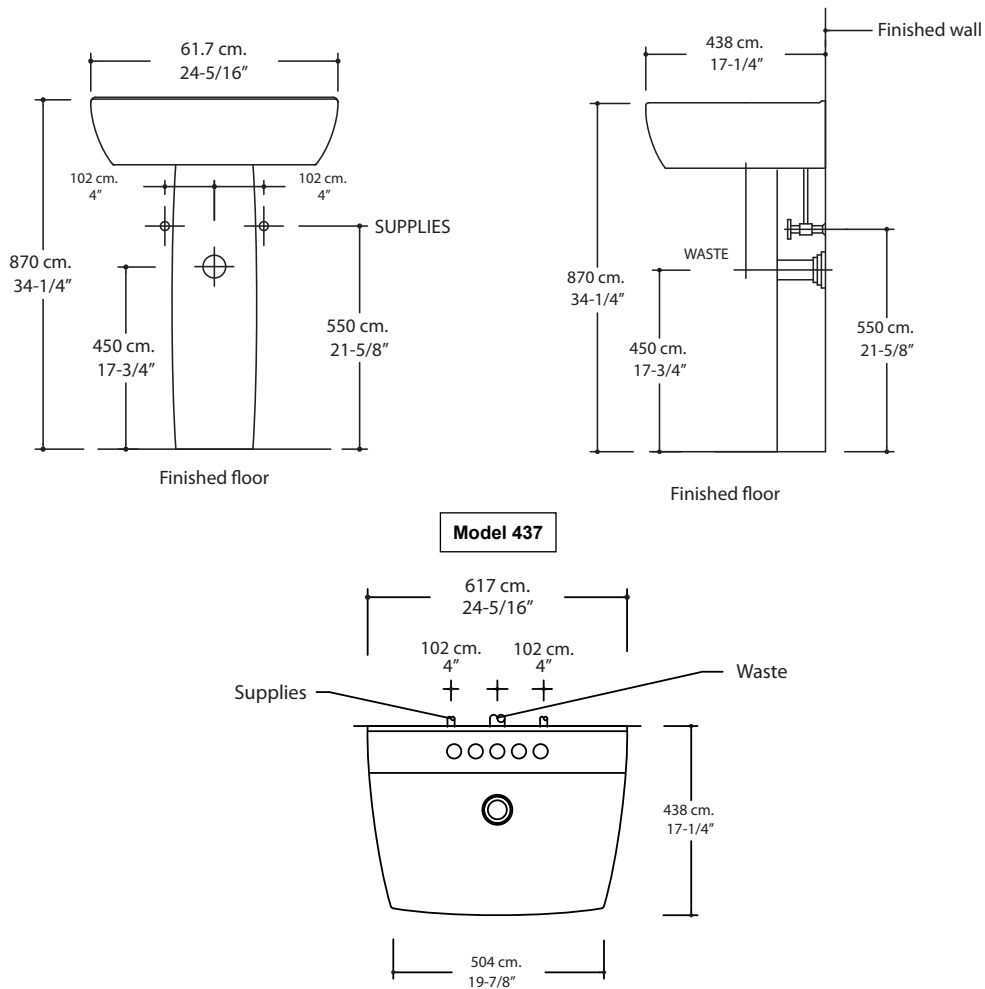

Features

- 24-5/16" X 17-1/4" pedestal lavatory
- 34-1/4" luxury height
- Integral rear overflow
- Available in single-hole, 4" or 8" faucet centers
- Can be installed with pedestal or on a solid surface for a vessel look
- The Mansfield® limited lifetime warranty
- Available in White

Model 437-4

Model 438

Components

| Model # | Description |
|---------|--|
| 438 | Lavatory with pedestal. Less faucet, drain assembly and supply. |
| 437-1 | Lavatory with single-hole faucet center. Less faucet, drain assembly and supply. |
| 437-4 | Lavatory with 4" faucet center. Less faucet, drain assembly and supply. |
| 437-8 | Same as above with 8" faucet center. |
| 436 | Pedestal only. |

Specifications

| Model # | Description |
|---------|---------------------------------------|
| 438 | 24-5/16" x 17-1/4" Pedestal Lavatory. |

| Specification | Description | Specification | Description |
|---------------|-----------------------------------|-----------------|--|
| Material | Vitreous China | Shipping Weight | Model 437 - 43 lbs. (19 kg) Model 436 - 31 lbs. (14 kg) |
| Faucet holes | Single hole, 4" and 8" | | |
| Warranty | Vitreous China - Limited Lifetime | | |

Technical Information

See our complete line of acrylic and vitreous china bathroom fixtures, plastic tank trim and plumbing products.

These dimensions are nominal and subject to change without notice.

Fixture performance and specifications meet or exceed ASME A112.19.2-2008/CSA B45.1-08 standards, and other state and local codes.