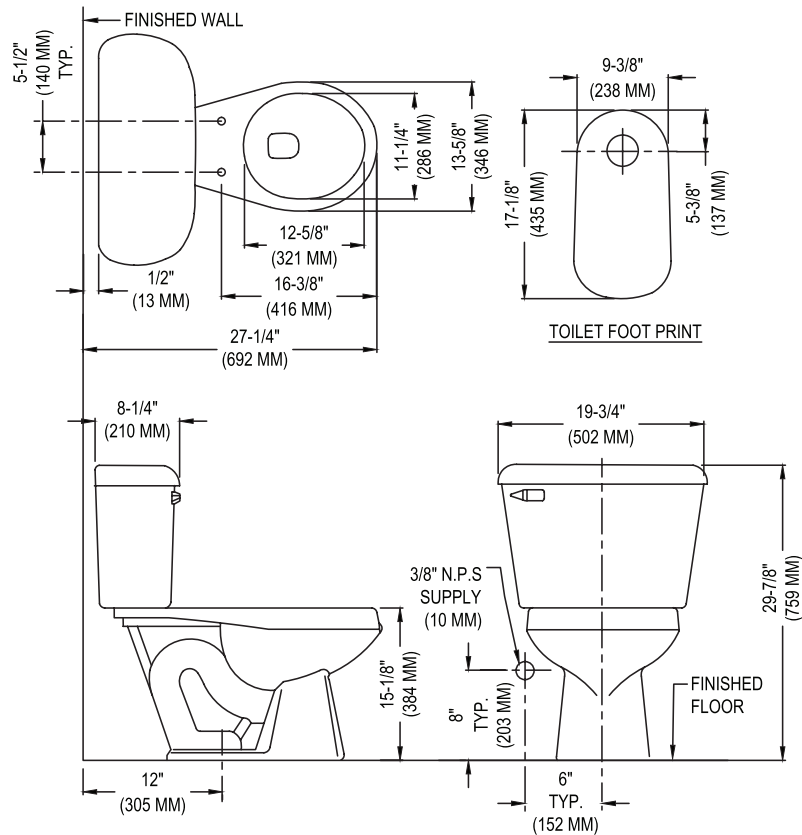

130-3173

Alto® 1.28

Round Front, Vitreous China, Two-Piece Toilet

Features

- 3 bolt tank-to-bowl connection
- 1.28 gpf / 4.86 lpf low water consumption
- Uses 20% less water than conventional toilets
- Round front bowl
- 3" hybrid flush valve
- Pilot operated fill valve
- 12" rough-in
- Color-match trip lever
- 2" glazed trapway
- The Mansfield® limited lifetime warranty
- Available in white and standard colors: biscuit & bone

MADE IN USA

130-3173 Alto® 1.28

Round Front, Vitreous China, Two-Piece Toilet

Specifications

Model #	Description	Codes/Standards
130-3173	Round front (1.28 gpf/4.86 lpf) two-piece toilet	  

Specification	Description	Specification	Description
Material	Vitreous China	Trap Diameter	2"
Water Pressure Range	20 to 80 PSI	Trap Seal	2-5/8"
Flush System	3" hybrid flush valve	Rough-in	12"
Water Usage	1.28 gpf / 4.86 lpf	Shipping Weight	Model 130 - 48 lbs., Model 3173 - 33 lbs., Model 4130CTK and 4130LTCTK - 85 lbs.
Water Surface Area	8" X 9"	Warranty	Vitreous China - Limited Lifetime Tank Trim - Limited One Year
MaP Rating	600 grams		

Technical Information

See our complete line of acrylic and vitreous china bathroom fixtures, plastic tank trim and plumbing products.

These dimensions are nominal and subject to change without notice.

Fixture performance and specifications meet or exceed ASME A112.19.2-2008/CSA B45.1-08 standards, and other state and local codes.