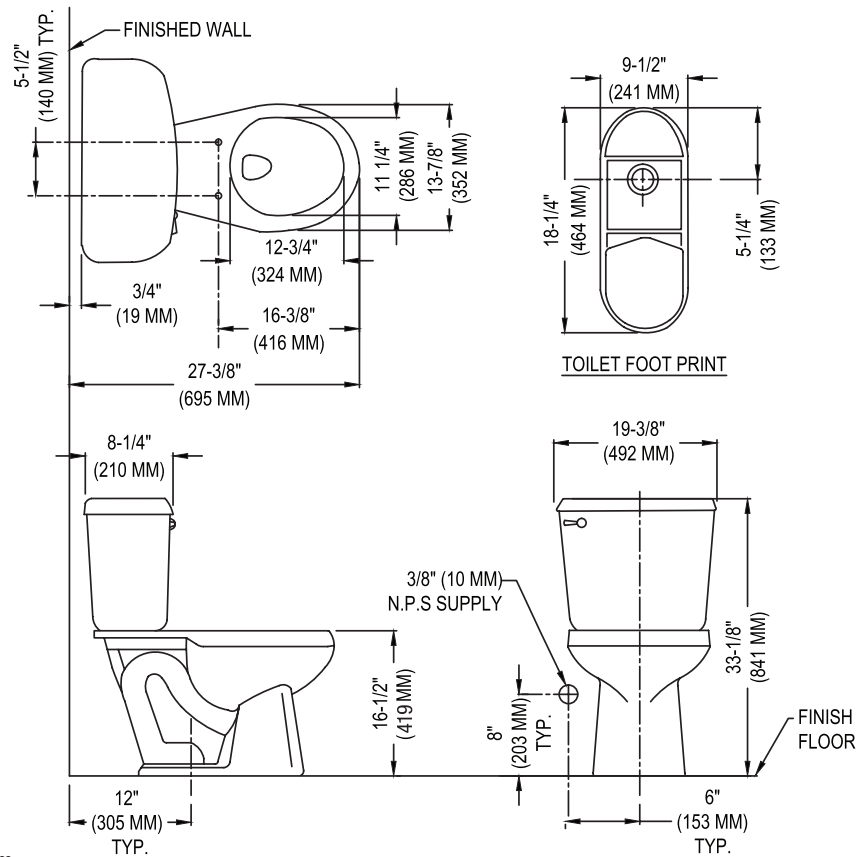

388-387

Summit™ RD SmartHeight™ 1.28

Round Front, SmartHeight™, Vitreous China, Two-Piece Toilet

Specifications

Model #	Description	Codes/Standards
388-387	Round front, SmartHeight™ (1.28 Gpf / 4.86 Lpf) two-piece, toilet.	

Specification	Description	Specification	Description
Material	Vitreous china	Trap Diameter	2"
Water Pressure Range	20 to 80 PSI	Trap Seal	2-1/4"
MaP Rating	1,000 grams	Rough-in	12"
Water Usage	1.28 Gpf / 4.86 Lpf	Shipping Weight	Model 388 - 52 lbs.;
Water Surface Area	8" X 9"		Model 387 - 36 lbs.;
Flush System	3" flush valve - MagnaFlush™ Flushing Technology	Model 4388CTK - 95 lbs.	
		Warranty	Vitreous China - Limited Lifetime Tank Trim - Limited Five Year

Technical Information

See our complete line of acrylic and vitreous china bathroom fixtures, plastic tank trim and plumbing products.

These dimensions are nominal and subject to change without notice.

Fixture performance and specifications meet or exceed ASME A112.19.2-2008/CSA B45.1-08 standards, and other state and local codes.

MADE IN USA