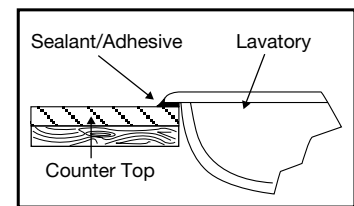

Specifications

Model #	Description	Codes/Standards
269-1	Self-Rimming, Vitreous China Lavatory	
269-4	Same as above with 4" faucet centers.	
269-8	Same as above with 8" faucet centers.	

Specification	Description	Specification	Description
Material	Vitreous China	Shipping Weight	24 lbs. (11 kg)
Warranty	Vitreous China - Limited Lifetime	Faucet Holes	Single hole, 4" or 8"

Technical Information

See our complete line of acrylic and vitreous china bathroom fixtures, plastic tank trim and plumbing products.

These dimensions are nominal and subject to change without notice.

Fixture performance and specifications meet or exceed ASME A112.19.2-2008/CSA B45.1-08 standards, and other state and local codes.