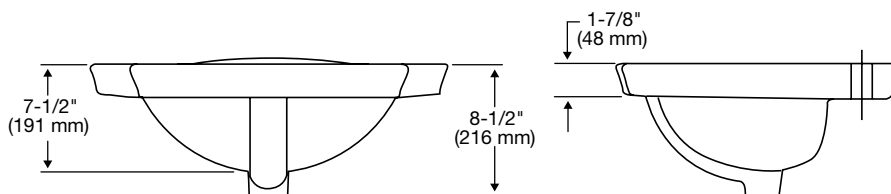

Specifications

Model #	Description	Codes/Standards
269-1	Self-Rimming, Vitreous China Lavatory	
269-4	Same as above with 4" faucet centers.	
269-8	Same as above with 8" faucet centers.	

Specification	Description	Specification	Description
Material	Vitreous China	Shipping Weight	24 lbs. (11 kg)
Warranty	Vitreous China - Limited Lifetime	Faucet Holes	Single hole, 4" or 8"

Technical Information

See our complete line of acrylic and vitreous china bathroom fixtures, plastic tank trim and plumbing products.

These dimensions are nominal and subject to change without notice.

Fixture performance and specifications meet or exceed ASME A112.19.2-2008/CSA B45.1-08 standards, and other state and local codes.