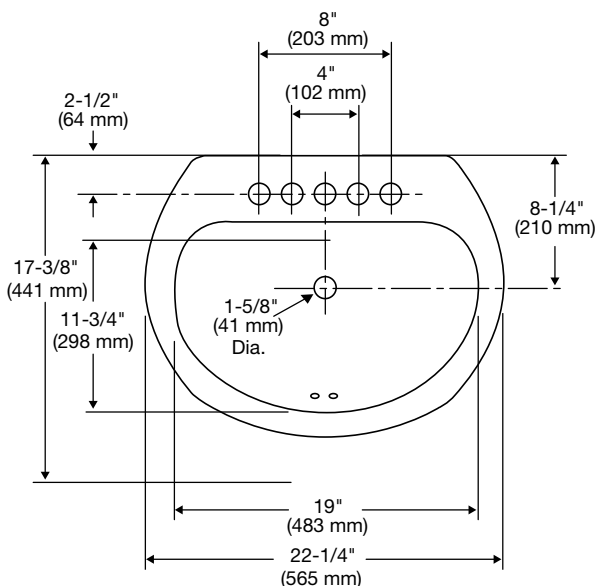

Features

- 22-1/4" x 17-3/8" self-rimming lavatory
- 19" x 11-3/4" basin
- Complies with ADA requirements for accessibility
- Concealed front overflow
- Available in single hole, 4" or 8" faucet centers
- The Mansfield® Limited Lifetime Warranty
- Available in White, Standard Colors: Biscuit and Bone

Model 269
 (Less faucet, drain
 assembly and supply)

Components

Model #	Description	Codes/Standards
269-1	Self-rimming lavatory. Available with single hole faucet center. Less faucet, drain assembly and supply. Specify color.	 
269-4	Same as above with 4" faucet centers. Specify color.	
269-8	Same as above with 8" faucet centers. Specify color.	

Specifications

Model #	Description	Codes/Standards
269-1	Self-Rimming, Vitreous China Lavatory	 
269-4	Same as above with 4" faucet centers.	
269-8	Same as above with 8" faucet centers.	

Specification	Description	Specification	Description
Material	Vitreous China	Shipping Weight	24 lbs. (11 kg)
Warranty	Vitreous China - Limited Lifetime	Faucet Holes	Single hole, 4" or 8"

Technical Information

See our complete line of acrylic and vitreous china bathroom fixtures, plastic tank trim and plumbing products.

These dimensions are nominal and subject to change without notice.

Fixture performance and specifications meet or exceed ASME A112.19.2-2008/CSA B45.1-08 standards, and other state and local codes.