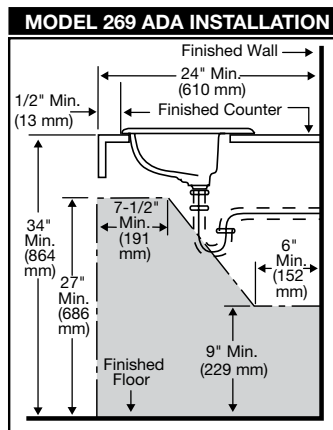

Features

- 22-1/4" x 17-3/8" self-rimming lavatory
- 19" x 11-3/4" basin
- Complies with ADA requirements for accessibility
- Concealed front overflow
- Available in single hole, 4" or 8" faucet centers
- The Mansfield® Limited Lifetime Warranty
- Available in White, Standard Colors: Biscuit and Bone

Model 269
 (Less faucet, drain
 assembly and supply)

Components

Model #	Description	Codes/Standards
269-1	Self-rimming lavatory. Available with single hole faucet center. Less faucet, drain assembly and supply. Specify color.	 
269-4	Same as above with 4" faucet centers. Specify color.	
269-8	Same as above with 8" faucet centers. Specify color.	

Specifications

Model #	Description	Codes/Standards
269-1	Self-Rimming, Vitreous China Lavatory	 
269-4	Same as above with 4" faucet centers.	
269-8	Same as above with 8" faucet centers.	

Specification	Description	Specification	Description
Material	Vitreous China	Shipping Weight	24 lbs. (11 kg)
Warranty	Vitreous China - Limited Lifetime	Faucet Holes	Single hole, 4" or 8"

Technical Information

See our complete line of acrylic and vitreous china bathroom fixtures, plastic tank trim and plumbing products.

These dimensions are nominal and subject to change without notice.

Fixture performance and specifications meet or exceed ASME A112.19.2-2008/CSA B45.1-08 standards, and other state and local codes.