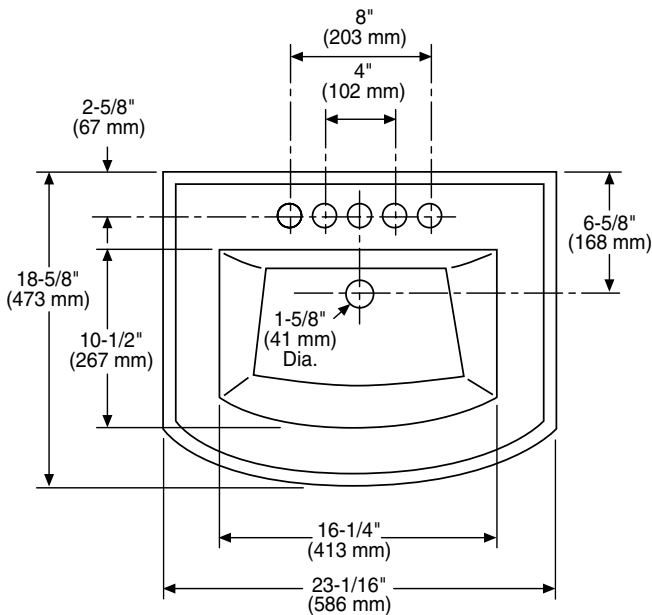

Specifications

Model #	Description	Codes/Standards
268-1	Self-Rimming Lavatory with single hole faucet center.	
268-4	Same as above with 4" faucet centers.	
268-8	Same as above with 8" faucet centers.	

Specification	Description	Specification	Description
Material	Vitreous China	Shipping Weight	29 lbs. (13 kg)
Warranty	Vitreous China - Limited Lifetime	Faucet Holes	Single hole, 4" or 8"

Technical Information

See our complete line of acrylic and vitreous china bathroom fixtures, plastic tank trim and plumbing products.

These dimensions are nominal and subject to change without notice.

Fixture performance and specifications meet or exceed ASME A112.19.2-2008/CSA B45.1-08 standards, and other state and local codes.