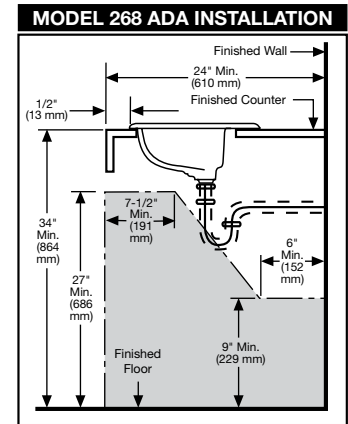

Specifications

Model #	Description	Codes/Standards
268-1	Self-Rimming Lavatory with single hole faucet center.	
268-4	Same as above with 4" faucet centers.	
268-8	Same as above with 8" faucet centers.	

Specification	Description	Specification	Description
Material	Vitreous China	Shipping Weight	29 lbs. (13 kg)
Warranty	Vitreous China - Limited Lifetime	Faucet Holes	Single hole, 4" or 8"

Technical Information

See our complete line of acrylic and vitreous china bathroom fixtures, plastic tank trim and plumbing products.

These dimensions are nominal and subject to change without notice.

Fixture performance and specifications meet or exceed ASME A112.19.2-2008/CSA B45.1-08 standards, and other state and local codes.