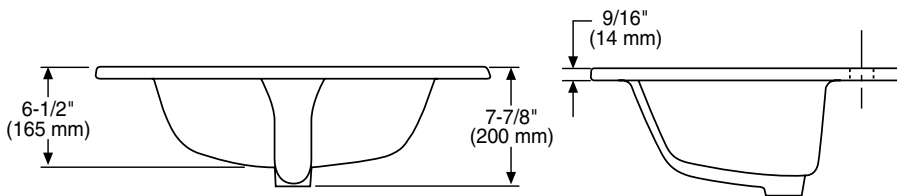

Specifications

Model #	Description	Codes/Standards
268-1	Self-Rimming Lavatory with single hole faucet center.	
268-4	Same as above with 4" faucet centers.	
268-8	Same as above with 8" faucet centers.	

Specification	Description	Specification	Description
Material	Vitreous China	Shipping Weight	29 lbs. (13 kg)
Warranty	Vitreous China - Limited Lifetime	Faucet Holes	Single hole, 4" or 8"

Technical Information

See our complete line of acrylic and vitreous china bathroom fixtures, plastic tank trim and plumbing products.

These dimensions are nominal and subject to change without notice.

Fixture performance and specifications meet or exceed ASME A112.19.2-2008/CSA B45.1-08 standards, and other state and local codes.