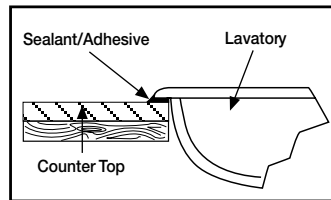

Specifications

Model #	Description	Codes/Standards
268-1	Self-Rimming Lavatory with single hole faucet center.	
268-4	Same as above with 4" faucet centers.	
268-8	Same as above with 8" faucet centers.	

Specification	Description	Specification	Description
Material	Vitreous China	Shipping Weight	29 lbs. (13 kg)
Warranty	Vitreous China - Limited Lifetime	Faucet Holes	Single hole, 4" or 8"

Technical Information

See our complete line of acrylic and vitreous china bathroom fixtures, plastic tank trim and plumbing products.

These dimensions are nominal and subject to change without notice.

Fixture performance and specifications meet or exceed ASME A112.19.2-2008/CSA B45.1-08 standards, and other state and local codes.