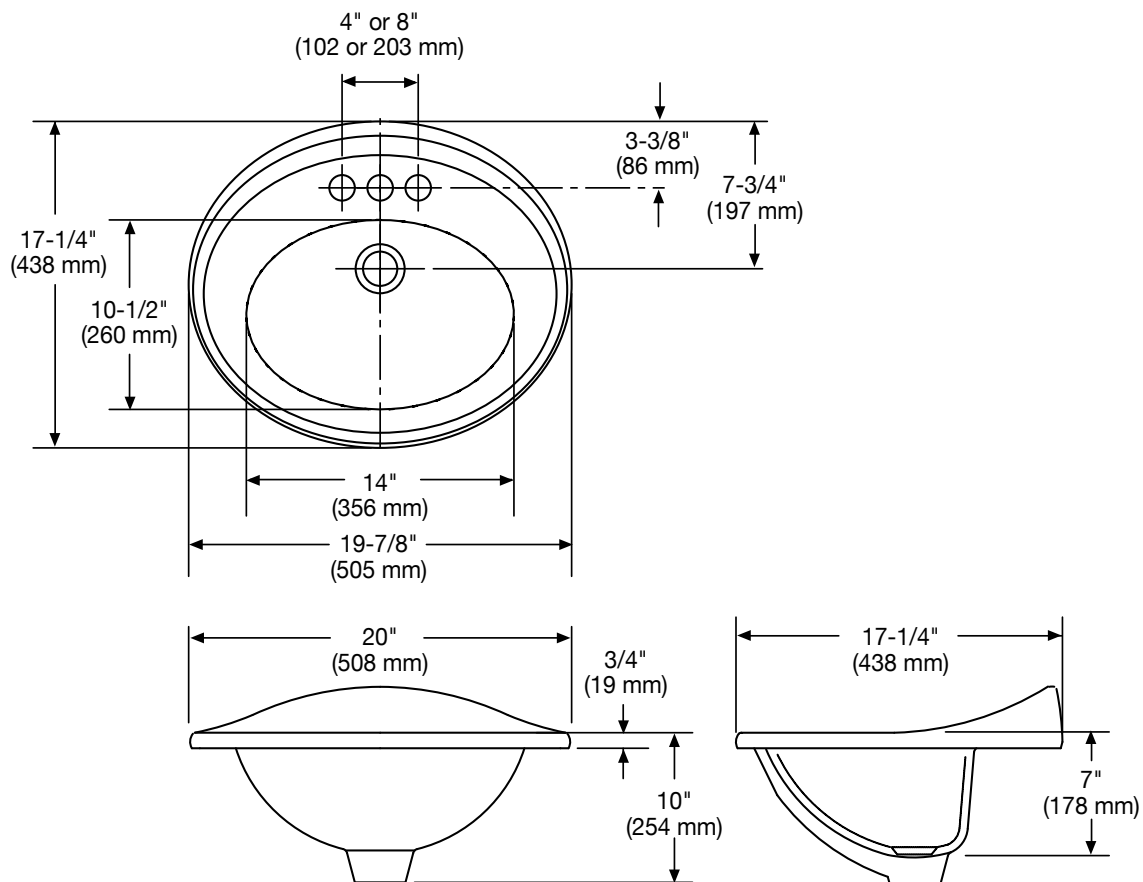

Specifications

Model #	Description	Codes/Standards
259-1	Self-rimming lavatory with single hole faucet center.	
259-4	Same as above with 4" faucet centers.	
259-8	Same as above with 8" faucet centers.	

Specification	Description	Specification	Description
Material	Vitreous China	Shipping Weight	22 lbs. (10 kg)
Faucet Holes	Single hole, 4" or 8"	Warranty	Vitreous China - Limited Lifetime

Technical Information

See our complete line of acrylic and vitreous china bathroom fixtures, plastic tank trim and plumbing products.

These dimensions are nominal and subject to change without notice.

Fixture performance and specifications meet or exceed ASME A112.19.2-2008/CSA B45.1-08 standards, and other state and local codes.