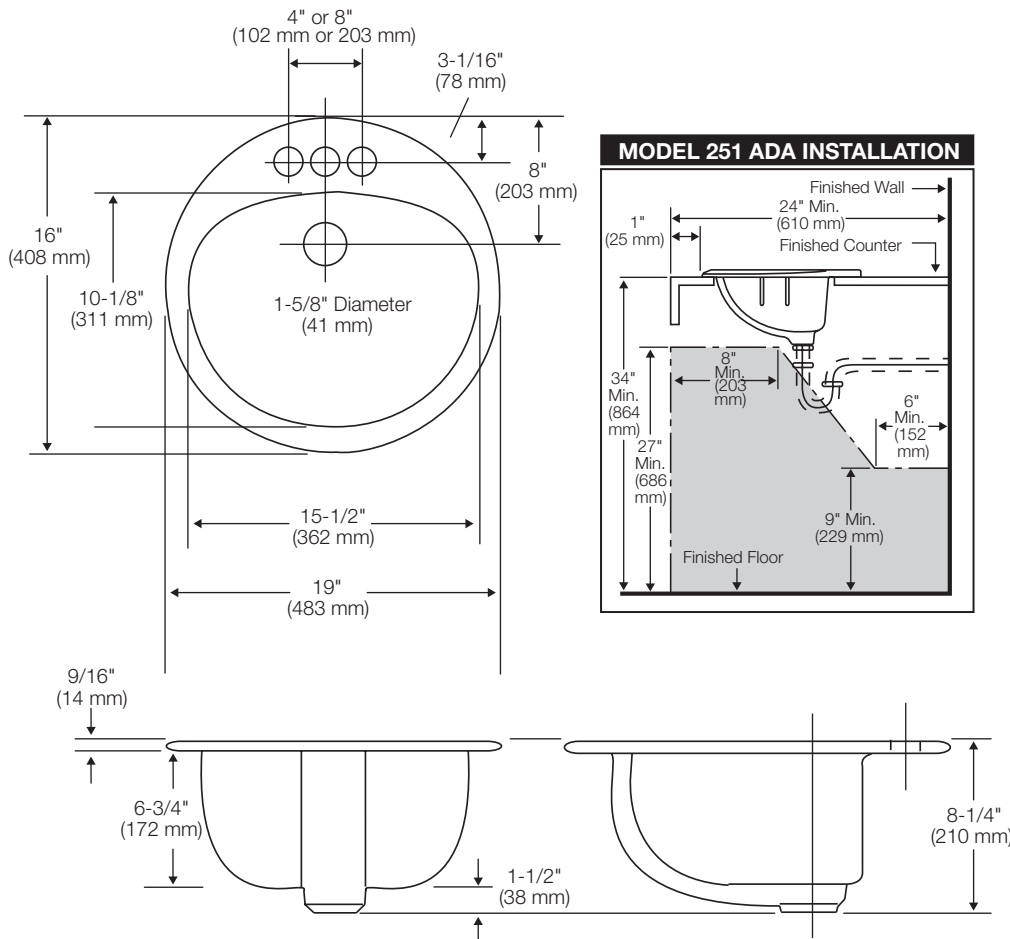

251 Alto™ II

Oval, Vitreous China, Self-rimming Lavatory

Features

- 19" x 16" Oval, self-rimming lavatory
- 15-1/2" x 10-1/8" basin
- Complies with ADA requirements for accessibility
- Concealed front overflow
- Available in 4" or 8" faucet centers
- The Mansfield® limited lifetime warranty
- Available in White and Standard Colors: Biscuit and Bone

Model 251-8
(Less faucet, drain
assembly and supply)

Components

Model #	Description	Codes/Standards
251-4	Oval, self-rimming lavatory with 4" faucet centers. Less faucet, drain assembly and supply. Specify color.	 
251-8	Same as above with 8" faucet centers. Specify color.	
251-LO	Same as 251-4 less overflow. Specify color.	

MADE IN USA

Specifications

Model #	Description	Codes/Standards
251-4	Oval, self-rimming lavatory with 4" faucet centers.	 
251-8	Oval, self-rimming lavatory with 8" faucet centers.	
251-LO	Same as 251-4 less overflow	

Specification	Description	Specification	Description
Material	Vitreous China	Shipping Weight	18.2 lbs. (8 kg)
Faucet Holes	4" or 8"	Warranty	Vitreous China - Limited Lifetime

Technical Information

See our complete line of acrylic and vitreous china bathroom fixtures, plastic tank trim and plumbing products.