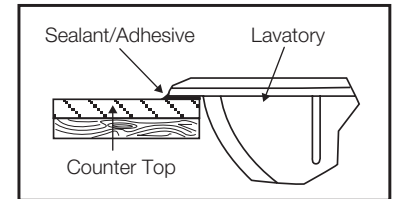

251 Alto™ II

Oval, Vitreous China, Self-rimming Lavatory

Features

- 19" x 16" Oval, self-rimming lavatory
- 15-1/2" x 10-1/8" basin
- Complies with ADA requirements for accessibility
- Concealed front overflow
- Available in 4" or 8" faucet centers
- The Mansfield® limited lifetime warranty
- Available in White and Standard Colors: Biscuit and Bone

Model 251-8
(Less faucet, drain
assembly and supply)

Components

Model #	Description	Codes/Standards
251-4	Oval, self-rimming lavatory with 4" faucet centers. Less faucet, drain assembly and supply. Specify color.	 
251-8	Same as above with 8" faucet centers. Specify color.	
251-LO	Same as 251-4 less overflow. Specify color.	

MADE IN USA

Specifications

Model #	Description	Codes/Standards
251-4	Oval, self-rimming lavatory with 4" faucet centers.	 
251-8	Oval, self-rimming lavatory with 8" faucet centers.	
251-LO	Same as 251-4 less overflow	

Specification	Description	Specification	Description
Material	Vitreous China	Shipping Weight	18.2 lbs. (8 kg)
Faucet Holes	4" or 8"	Warranty	Vitreous China - Limited Lifetime

Technical Information

See our complete line of acrylic and vitreous china bathroom fixtures, plastic tank trim and plumbing products.