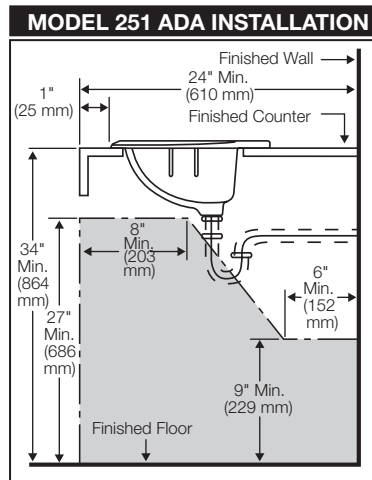

251 Alto™ II

Oval, Vitreous China, Self-rimming Lavatory

Features

- 19" x 16" Oval, self-rimming lavatory
- 15-1/2" x 10-1/8" basin
- Complies with ADA requirements for accessibility
- Concealed front overflow
- Available in 4" or 8" faucet centers
- The Mansfield® limited lifetime warranty
- Available in White and Standard Colors: Biscuit and Bone

Model 251-8
(Less faucet, drain
assembly and supply)

Components

Model #	Description	Codes/Standards
251-4	Oval, self-rimming lavatory with 4" faucet centers. Less faucet, drain assembly and supply. Specify color.	 
251-8	Same as above with 8" faucet centers. Specify color.	
251-LO	Same as 251-4 less overflow. Specify color.	

MADE IN USA

Specifications

Model #	Description	Codes/Standards
251-4	Oval, self-rimming lavatory with 4" faucet centers.	 
251-8	Oval, self-rimming lavatory with 8" faucet centers.	
251-LO	Same as 251-4 less overflow	

Specification	Description	Specification	Description
Material	Vitreous China	Shipping Weight	18.2 lbs. (8 kg)
Faucet Holes	4" or 8"	Warranty	Vitreous China - Limited Lifetime

Technical Information

See our complete line of acrylic and vitreous china bathroom fixtures, plastic tank trim and plumbing products.