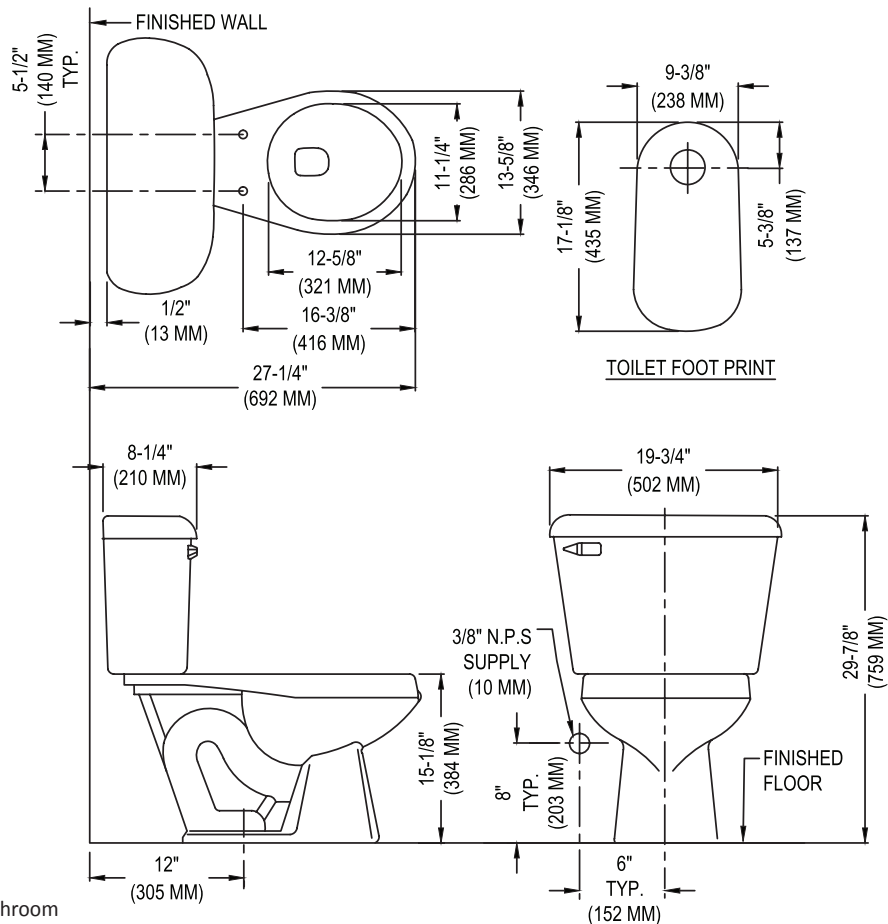

130-160

Alto®

Round Front, Vitreous China, Two-Piece Toilet

Features

- 3 bolt tank-to-bowl connection
- 1.6 gpf / 6.0 lpf low water consumption
- Round front bowl
- 2" flush tower
- Anti-siphon ballcock
- 12" rough-in
- Model 40 chrome plated, plastic trip lever
- 2" glazed trapway
- The Mansfield® limited lifetime warranty
- Available in White, Standard Colors: Biscuit, Bone

MADE IN USA

130-160

Alto®

Round Front, Vitreous China, Two-Piece Toilet

Specifications

Model #	Description	Codes/Standards
130-160	Round front (1.6 gpf/6.0 lpf) two-piece toilet	

Specification	Description	Specification	Description
Material	Vitreous China	Trap Diameter	2"
Water Pressure Range	20 to 80 PSI	Trap Seal	2-5/8"
Flush System	2" Flush Tower	Rough-in	12" (14" option)
Water Usage	1.6 gpf / 6.0 lpf	Shipping Weight	Model 130 - 46 lbs. (21 kg) Model 160 - 34 lbs. (15 kg)
Water Surface Area	8" X 9"	Warranty	Vitreous China - Limited Lifetime Tank Trim - Limited One Year
MaP Rating	800 grams		

Technical Information

See our complete line of acrylic and vitreous china bathroom fixtures, plastic tank trim and plumbing products.

These dimensions are nominal and subject to change without notice.

Fixture performance and specifications meet or exceed ASME A112.19.2-2008/CSA B45.1-08 standards, and other state and local codes.