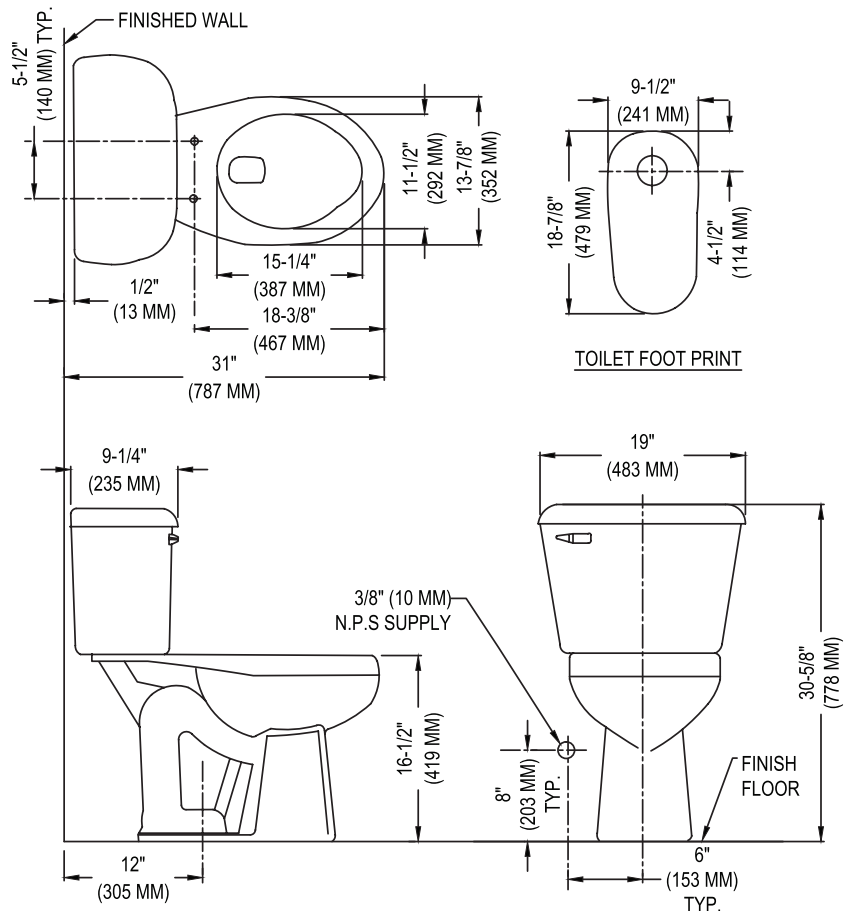

148-155 Quantum® 1.28

Elongated Front, SmartHeight™, Vitreous China, Two-Piece Toilet

Features

- High performance, pressure-assist Flushmate™ flushing technology
- 1.28 gpf / 4.86 lpf low water consumption
- Elongated front, SmartHeight™ (16-1/2" high bowl)
- 12" rough-in
- 2" glazed trapway
- Trip levers
 - Model 45 left hand, chrome-plated metal
 - Model 49 right hand, chrome-plated metal
- The Mansfield® limited lifetime warranty
- Available in White and Standard Colors: Biscuit and Bone

Elongated Front

Model 148-155
Toilet seat not included

Components

Model #	Description	Codes/Standards
148-155	Elongated front, SmartHeight™ pressure-assist toilet. Less toilet seat and supply. Specify color.	   
148	Elongated front, SmartHeight™ pressure-assist bowl only. Less toilet seat. Specify color.	
155	Pressure-assist tank and cover only with left hand, chrome plated metal trip lever. Less supply. Specify color.	
155RH	Same as model 155, except with right hand chrome plated, metal trip lever.	

148-155 Quantum® 1.28

Elongated Front, SmartHeight™, Vitreous China, Two-Piece Toilet

Specifications

Model #	Description	Codes/Standards
148-155	Elongated front (1.28 gpf/4.86 lpf) two-piece toilet	

Specification	Description	Specification	Description
Material	Vitreous China	Trap Diameter	2"
Water Pressure Range	35 to 80 PSI	Trap Seal	2-1/2"
Flush System	Flushmate™ pressure assist vessel	Shipping Weight	Model 148 - 52 lbs. (23.5 kg)
Water Usage	1.28 gpf / 4.86 lpf		Model 155/155RH - 43 lbs. (19.5 kg)
Water Surface Area	10" X 12"	Warranty	Vitreous China - Limited Lifetime
Rough-in	12"		Tank Trim - Limited One Year
MaP Rating	Pending		

Technical Information

See our complete line of acrylic and vitreous china bathroom fixtures, plastic tank trim and plumbing products.

These dimensions are nominal and subject to change without notice.

Fixture performance and specifications meet or exceed ASME A112.19.2-2008/CSA B45.1-08 standards, and other state and local codes.