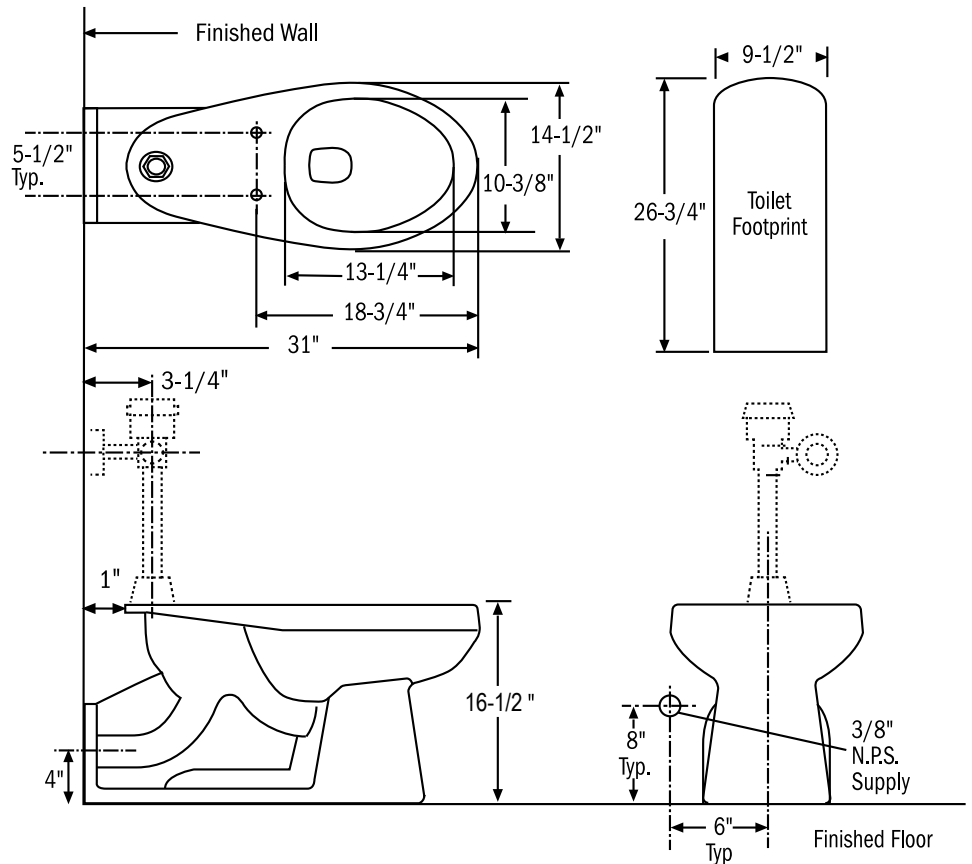

## Features

- Designed for commercial and industrial applications
- 1.28\* or 1.6 gpf water consumption (\*when using the proper 1.28 flushometer)
- Elongated SmartHeight™ (16-1/2" high bowl) chair height
- ADA Compliant
- 1-7/8" glazed trapway
- The Mansfield® limited lifetime warranty
- Available in White

## Components

Model #	Description	Codes/Standards
1313	Elongated front flush valve toilet bowl. Less flush valve and supply.	  

MADE IN USA

## Specifications

Model #	Description	Codes/Standards
1313	Floor mount, elongated front, flush valve 1.28* or 1.6 Gpf toilet (*when using the proper 1.28 flushometer)	

Specification	Description	Specification	Description
Material	Vitreous China	Trap Diameter	1-7/8"
Water Pressure Range	20 to 80 PSI	Trap Seal	2-3/4"
Water Usage	1.28* or 1.6 gpf / 4.86 or 6.0 lpf	Rough-in	Rear Outlet
Water Surface Area	10" X 12"	Shipping Weight	Model 1313 - 61 lbs. (28 kg)
MaP Rating	800 grams	Warranty	Vitreous China - Limited Lifetime Tank Trim - Five Year Limited

## Technical Information

See our complete line of acrylic and vitreous china bathroom fixtures, plastic tank trim and plumbing products.

These dimensions are nominal and subject to change without notice.