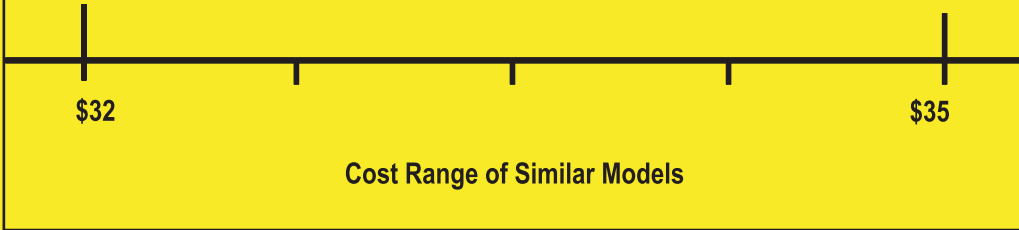

U.S. Government

Federal law prohibits removal of this label before consumer purchase.

ENERGYGUIDE

Refrigerator

- with Automatic Defrost
- Less than 2.5 Cubic Feet

Brand: Magic Chef
 Model: MCAR170B
 Capacity: 1.7 Cubic Feet

Estimated Yearly Operating Cost

\$28

Cost Range of Similar Models

265 kWh

Estimated Yearly Electricity Use

Your cost will depend on your utility rates and use.

- Cost range based only on models of similar capacity
- Estimated operating cost based on a 2007 national average electricity cost of 10.65 cents per kWh.
- For more information, visit www.ftc.gov/appliances.