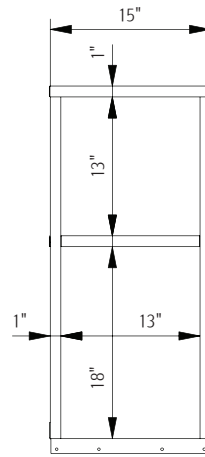

## Double Overshelves ♦ NPOS47 / NPOS60 / NPOS70

Dimensions	NPOS47	NPOS60	NPOS70
External Width (W)	47 in	60 in	70 in
External Depth	15 in	15 in	15 in
External Height	33 in	33 in	33 in
Shelf Height	13 in	13 in	13 in
Shipping Dimensions (W x D x H)	49 x 17 x 37 in	62 x 17 x 37 in	73 x 17 x 37 in

Weight	NPOS47	NPOS60	NPOS70
Shipping Weight	36 lbs.	42 lbs.	46 lbs.

Top View

Front View

Side Section