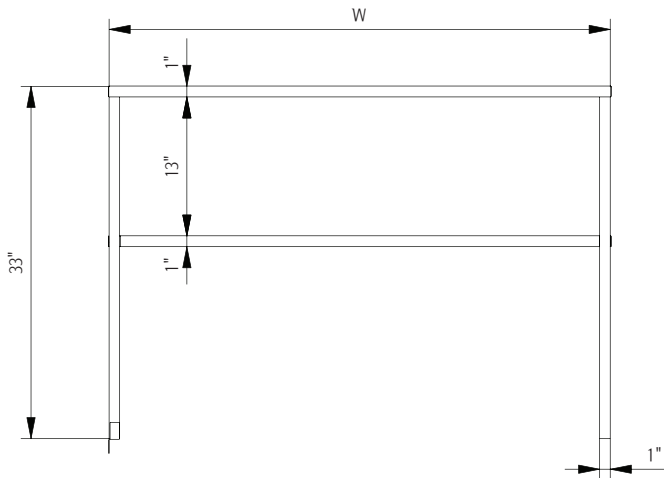

## Double Overshelves ♦ NPOS47 / NPOS60 / NPOS70

Dimensions	NPOS47	NPOS60	NPOS70
External Width (W)	47 in	60 in	70 in
External Depth	15 in	15 in	15 in
External Height	33 in	33 in	33 in
Shelf Height	13 in	13 in	13 in
Shipping Dimensions (W x D x H)	49 x 17 x 37 in	62 x 17 x 37 in	73 x 17 x 37 in

Weight	NPOS47	NPOS60	NPOS70
Shipping Weight	36 lbs.	42 lbs.	46 lbs.

Top View

Front View

Side Section