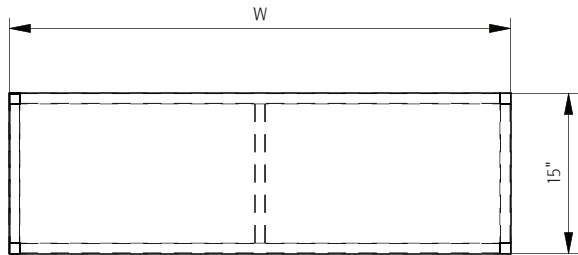

## Double Overshelves ♦ NPOS47 / NPOS60 / NPOS70

Dimensions	NPOS47	NPOS60	NPOS70
External Width (W)	47 in	60 in	70 in
External Depth	15 in	15 in	15 in
External Height	33 in	33 in	33 in
Shelf Height	13 in	13 in	13 in
Shipping Dimensions (W x D x H)	49 x 17 x 37 in	62 x 17 x 37 in	73 x 17 x 37 in

Weight	NPOS47	NPOS60	NPOS70
Shipping Weight	36 lbs.	42 lbs.	46 lbs.

Top View

Front View

Side Section