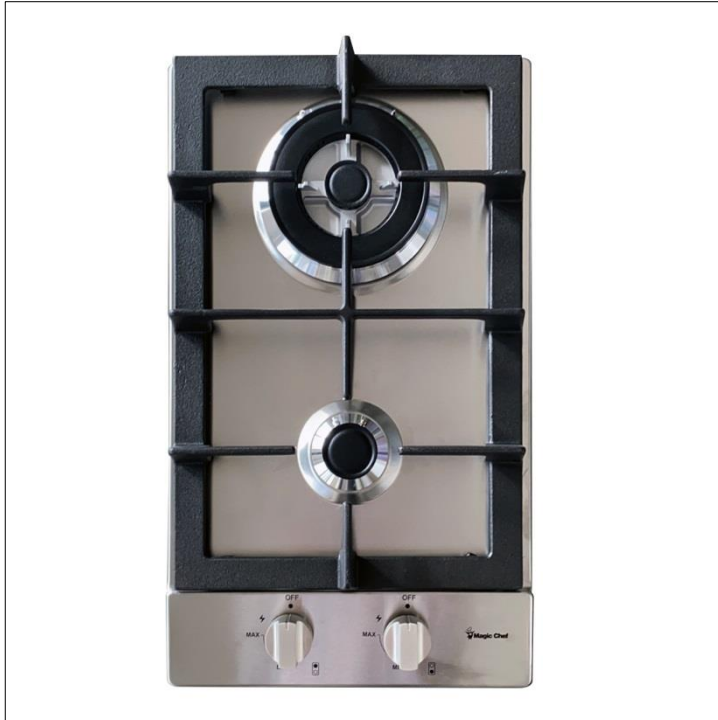

12-Inch Gas Cooktop - MCSCTG12S

Features

- Sturdy, continuous cast iron grate is durable and a classic look for your kitchen
- Stainless steel construction and metal control knobs deliver a premium look
- Electronic ignition automatically lights burners so a standing pilot isn't needed
- Sealed cooktop burners keep foods and liquids on the cooktop, making cleanup effortless
- The triple ring burner offers great surface space for large pots and pans
- Flame failure device automatically cuts gas out to prevent it from escaping into the room
- Built-in installation, perfect for small spaces
- LP conversion kit included

Certified Safety Standard

- ETL

Warranty Information

- 1 Year Parts & Labor

Product Specifications

Voltage Rating	120 V, 60 Hz
Unit Dimensions	11.8 in (W) x 3.6 in (H) x 20.0 in (D)
Unit Weight	15.0 lbs.
Loading Quantity	1484 / 40' HQ
UPC Code	665679019533