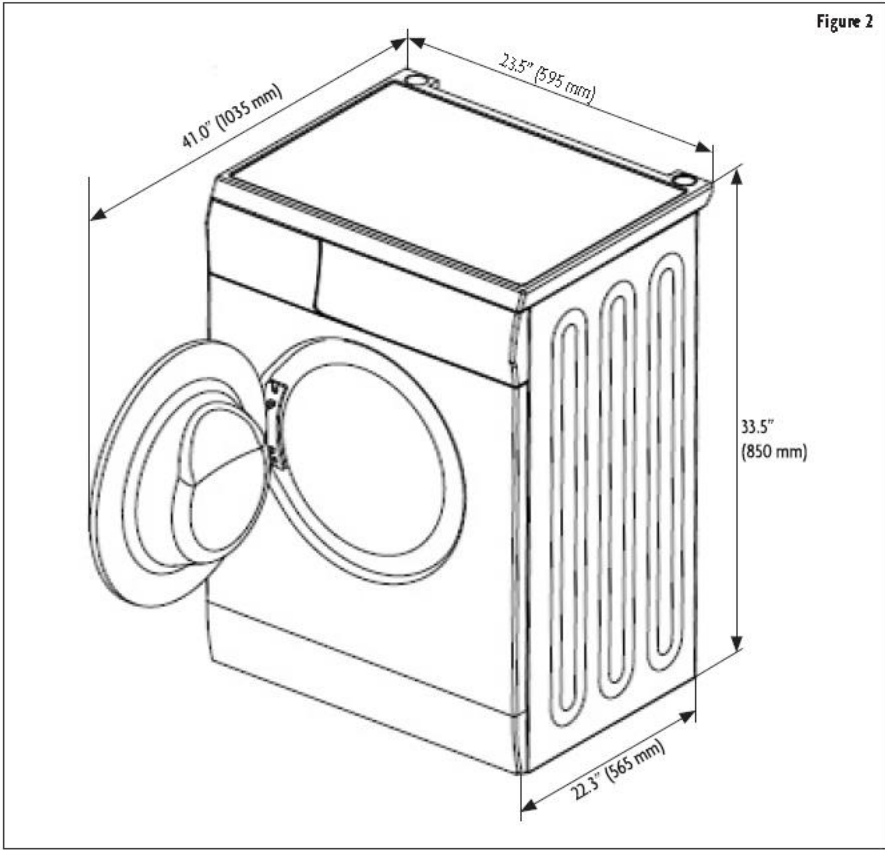

MCSCWD20W3_B3

SPECIFICATIONS

Height	33.5" (850mm)
Width	23.5" (595mm)
Depth	22.3" (565mm)
Depth with Door Opened	41.0" (1035mm)
Weight	174.0 lbs. (79.0 kg)
Voltage / Frequency	AC 120V-60Hz
Rated Current	12A
Washing Capacity	15.4 lbs. (7.0 kg)
Dry Capacity	7.7 lbs. (3.5 kg)
Drum Size	2.0 cu. ft.
Standard Water Pressure	0.05Mpa - 1.0Mpa