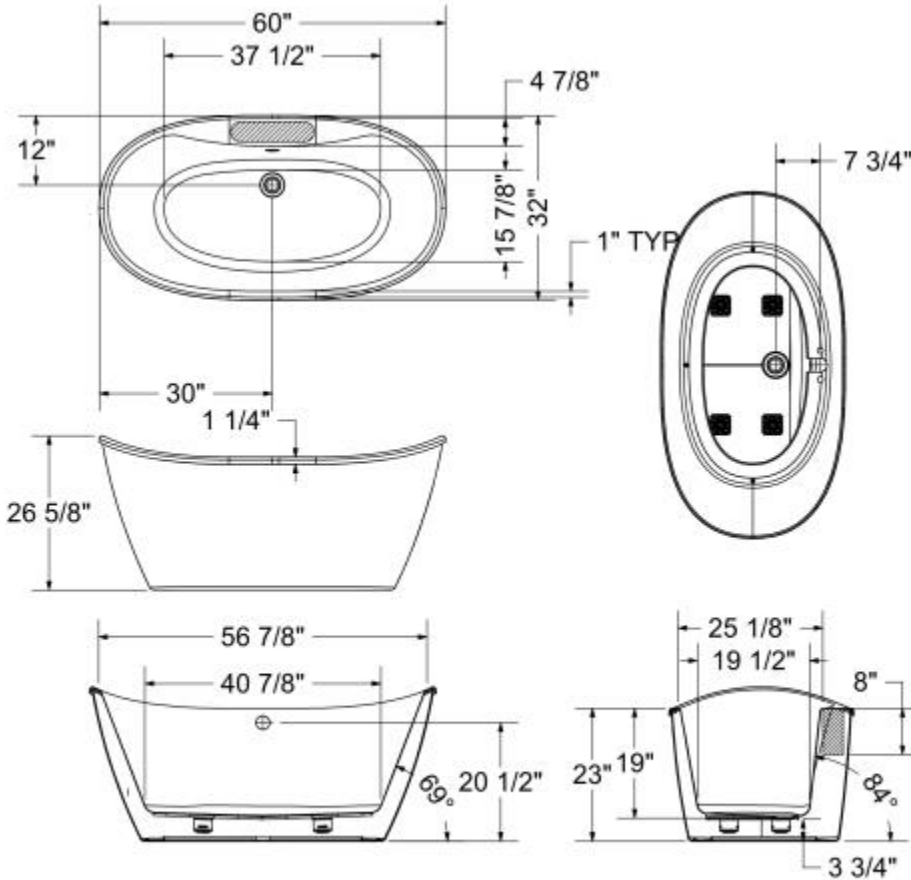

Standard Features:

- 2-piece bathtub with symmetrical look and concealed seam
- Ample deck space for faucet installation
- Maximized bathing well, raised backrest and off-center drain
- Above-the-Floor Rough (AFR) and F² Drain compatible
- MAAX innovative leveling legs for easy installation
- Bathtub skirt available in 4 colours: White, Sterling Silver, Black, Thunder Grey

Model number:

106192-000-002-104

Dimensions: 60" x 32" x 26.625"

Installation: Freestanding

Material: AcrylX™ Applied Acrylic

{ } : Recommended faucet area of 15" (L) x 3-1/2" (W).
Depth recommended for straight pipes 8".

All dimensions are approximate. Structure measurements must be verified against the unit to ensure proper fit.

Dimensions

60 x 32 x 26 3/4 In.
(1524 x 813 x 676 mm)

Water Capacity

48 gallons - 182 liters

Weight

95 lbs - 43 kg

Bathing Well

57 In. x 25 1/4 In.

Deep Sump Height

18.5 In. - 470 mm

Deck Width

4.875 In. - 124 mm

Drain location: