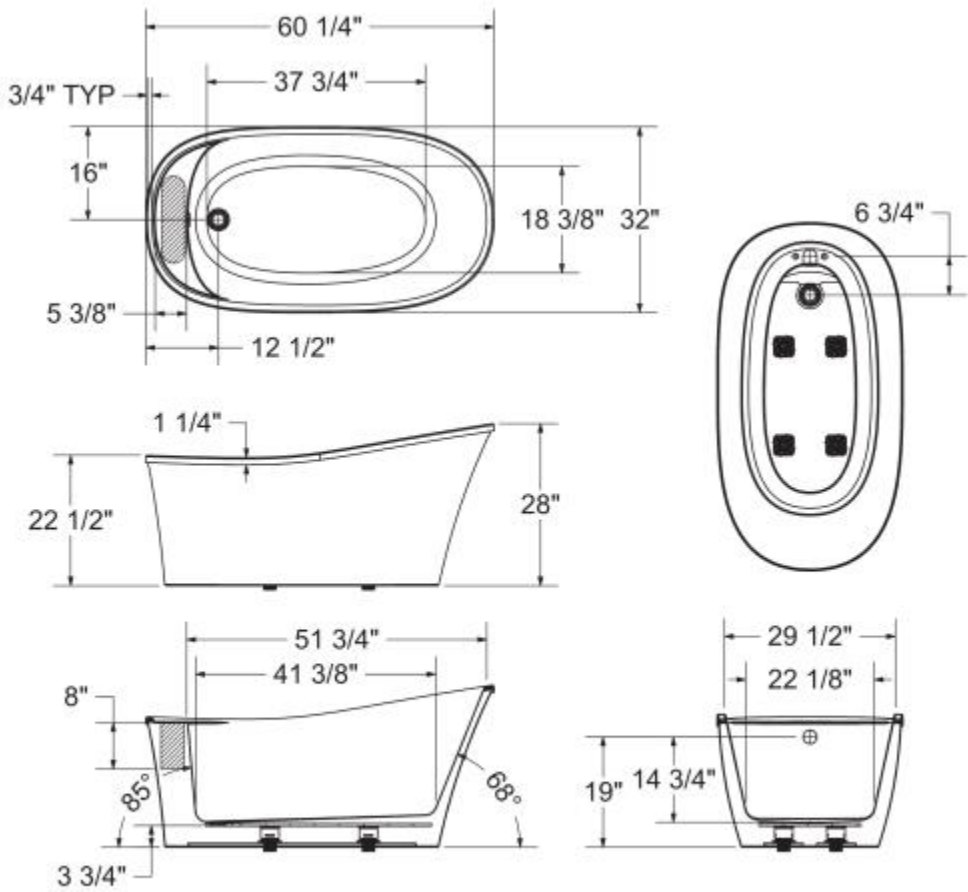

Ariosa 6032 Acrylic Freestanding Bathtub

Model number:

106266-000-001-100

Dimensions: 60.25" x 32" x 28"

Installation: Freestanding

Material: Acrylic

Standard Features:

- Acrylic surface resistant to stains
- 2-piece bathtub for an easy installation
- Available in white, thunder gray, sterling silver or black color to complement any bathroom decor
- Available in an Above-the-Floor Rough (AFR) configuration for easier drain, waste and overflow installation
- Compatible with MAAX F2 Drain connector to save time and money on installation
- MAAX innovative leveling legs for easy installation

Product characteristics:

- Deck Space for Faucet
- 1 Tub - 2 Pieces
- Above-the-Floor Rough (AFR)

Code Compliant:

CSA

Standard Colors:

White

Certifications

MAAX products adhere to one or more of the following certifications:

MAAX

Ariosa 6032 Acrylic Freestanding Bathtub

Model number:

106266-000-001-100

Dimensions: 60.25" x 32" x 28"

Installation: Freestanding

Material: Acrylic

Dimensions

60 1/4 x 32 x 28 In.
(1530 x 813 x 711 mm)

Weight

77 lbs - 35 kg

Drain location:

End

(): Recommended facet area of 15" (L) x 4" (W).
Depth recommended for straight pipes 8".

All dimensions are approximate. Structure measurements must be verified against the unit to ensure proper fit.