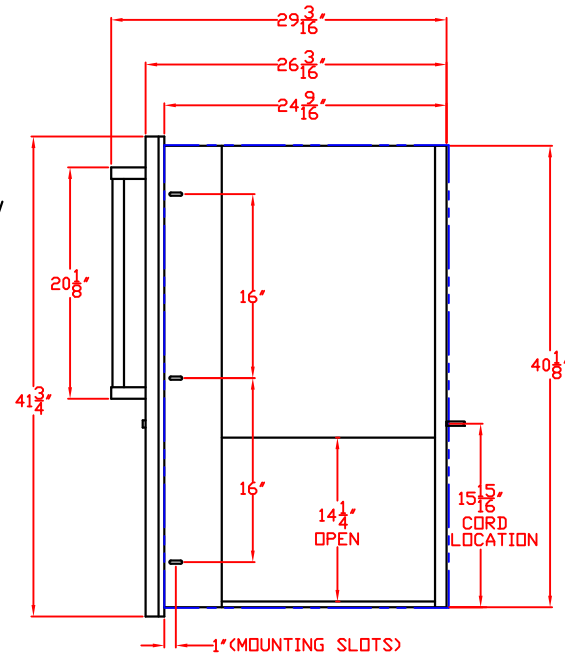

42 IN. CONVENIENCE CENTER
AND WARMING DRAWER
MODEL L42CC
WITH DIMENSIONS

TOP VIEW

ISLAND CUTOUT
IN BLUE

FRONT VIEW

SIDE VIEW

DRAWER EXTENDED

LYNX 42 IN. CONVENIENCE CENTER
AND WARMING DRAWER
MODEL L42CC
ISLAND CUTOUT