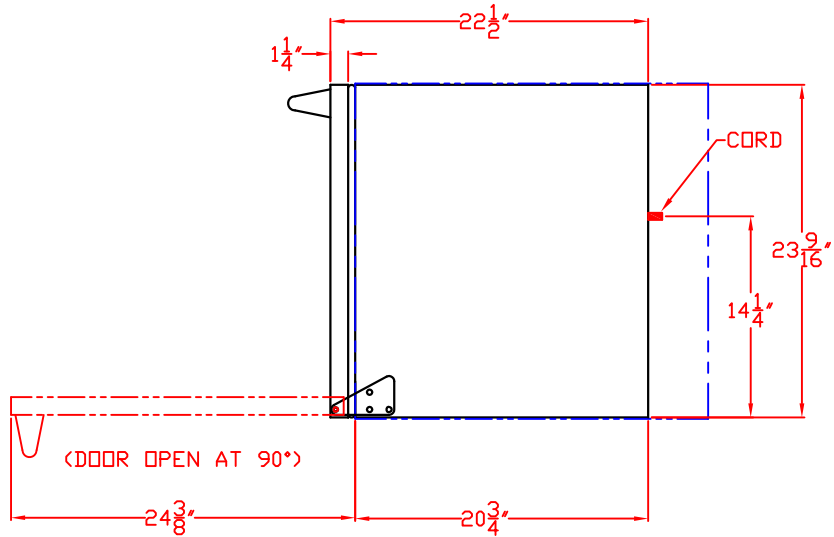

1/20/10

LYNX 24" OUTDOOR REFRIGERATOR
MODEL L24REF
WITH DIMENSIONS

ISLAND CUTOUT
IN BLUE

NOTE: FOR THIS ILLUSTRATION,
REFRIGERATOR HAS BEEN SET
AT MAXIMUM HEIGHT OF 33-1/8"

TOP VIEW

FRONT VIEW

SIDE VIEW

1/20/10

LYNX 24" OUTDOOR REFRIGERATOR
MODEL L24REF
ISLAND CUTOUT

TOP VIEW

FRONT VIEW

SIDE VIEW