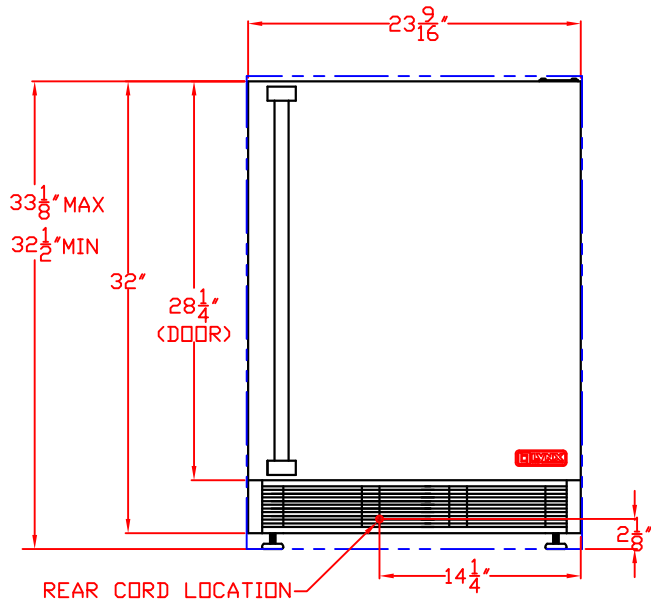

1/20/10

LYNX 24" OUTDOOR REFRIGERATOR
MODEL L24REF
WITH DIMENSIONS

ISLAND CUTOUT
IN BLUE

NOTE: FOR THIS ILLUSTRATION,
REFRIGERATOR HAS BEEN SET
AT MAXIMUM HEIGHT OF 33-1/8"

TOP VIEW

FRONT VIEW

SIDE VIEW

1/20/10

LYNX 24" OUTDOOR REFRIGERATOR
MODEL L24REF
ISLAND CUTOUT

TOP VIEW

FRONT VIEW

SIDE VIEW