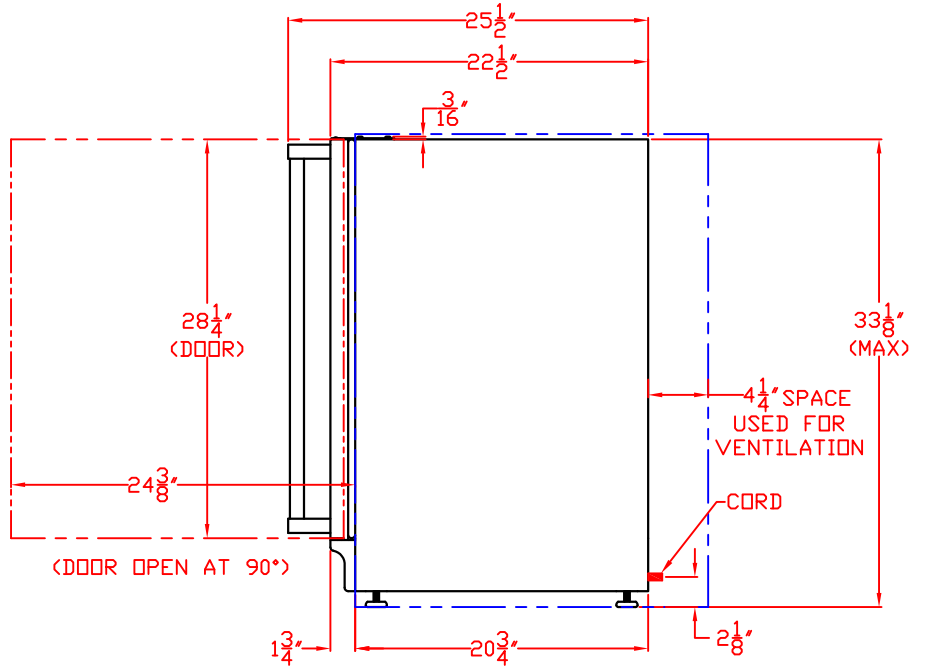

1/20/10

LYNX 24" OUTDOOR REFRIGERATOR
MODEL L24REF
WITH DIMENSIONS

ISLAND CUTOUT
IN BLUE

NOTE: FOR THIS ILLUSTRATION,
REFRIGERATOR HAS BEEN SET
AT MAXIMUM HEIGHT OF 33-1/8"

TOP VIEW

FRONT VIEW

SIDE VIEW

1/20/10

LYNX 24" OUTDOOR REFRIGERATOR
MODEL L24REF
ISLAND CUTOUT

TOP VIEW

FRONT VIEW

SIDE VIEW