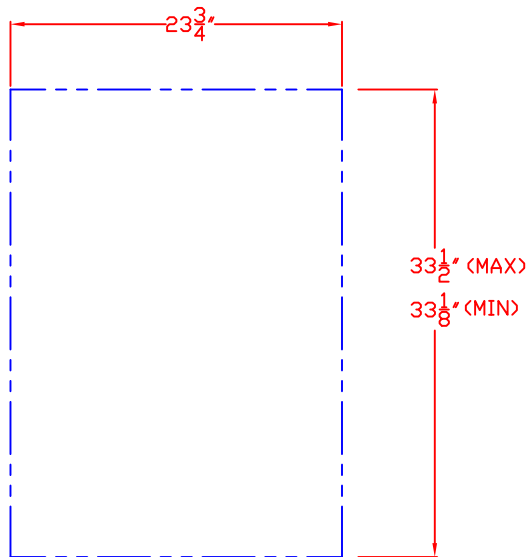

1/20/10

LYNX 24" OUTDOOR REFRIGERATOR
MODEL L24REF
WITH DIMENSIONS

ISLAND CUTOUT
IN BLUE

NOTE: FOR THIS ILLUSTRATION,
REFRIGERATOR HAS BEEN SET
AT MAXIMUM HEIGHT OF 33-1/8"

TOP VIEW

FRONT VIEW

SIDE VIEW

1/20/10

LYNX 24" OUTDOOR REFRIGERATOR
MODEL L24REF
ISLAND CUTOUT

TOP VIEW

FRONT VIEW

SIDE VIEW