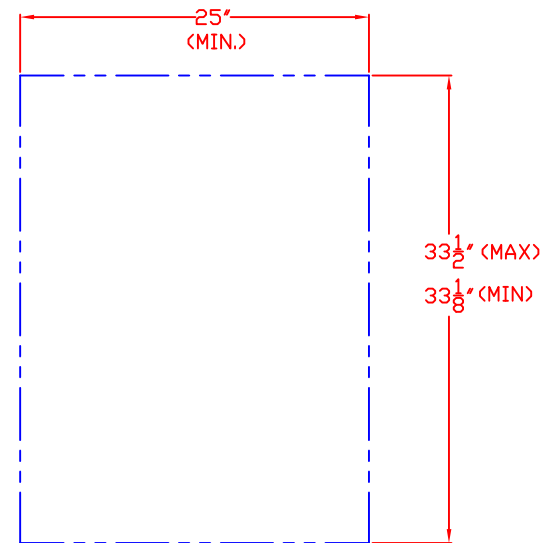

1/20/10

LYNX 24" OUTDOOR REFRIGERATOR
MODEL L24REF
WITH DIMENSIONS

ISLAND CUTOUT
IN BLUE

NOTE: FOR THIS ILLUSTRATION,
REFRIGERATOR HAS BEEN SET
AT MAXIMUM HEIGHT OF 33-1/8"

TOP VIEW

FRONT VIEW

SIDE VIEW

1/20/10

LYNX 24" OUTDOOR REFRIGERATOR
MODEL L24REF
ISLAND CUTOUT

TOP VIEW

FRONT VIEW

SIDE VIEW