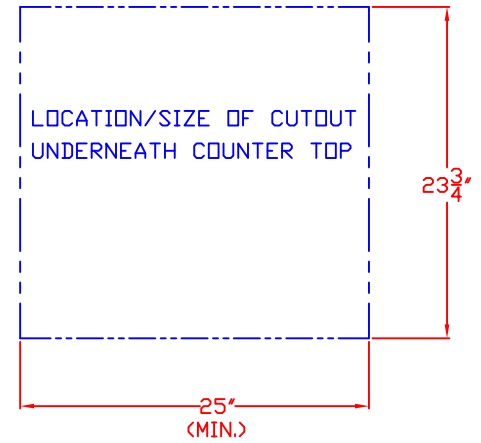

1/20/10

LYNX 24" OUTDOOR REFRIGERATOR
MODEL L24REF
WITH DIMENSIONS

ISLAND CUTOUT
IN BLUE

NOTE: FOR THIS ILLUSTRATION,
REFRIGERATOR HAS BEEN SET
AT MAXIMUM HEIGHT OF 33-1/8"

TOP VIEW

FRONT VIEW

SIDE VIEW

1/20/10

LYNX 24" OUTDOOR REFRIGERATOR
MODEL L24REF
ISLAND CUTOUT

TOP VIEW

FRONT VIEW

SIDE VIEW