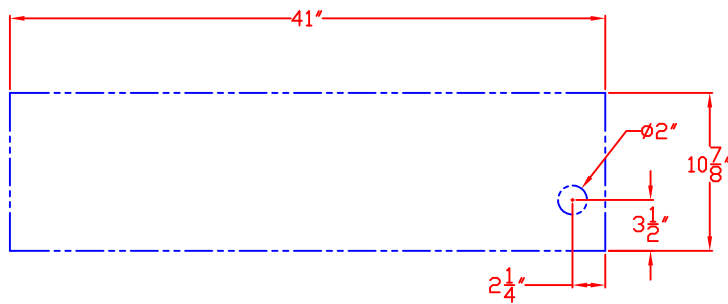

LYNX BUILT-IN 42"
W/ DIMENSIONS
ISLAND CUTOUT IN BLUE

TOP VIEW

FRONT VIEW

RIGHT SIDE VIEW

LYNX BUILT-IN 42" ISLAND CUTOUT

TOP VIEW

FRONT VIEW

SIDE VIEW