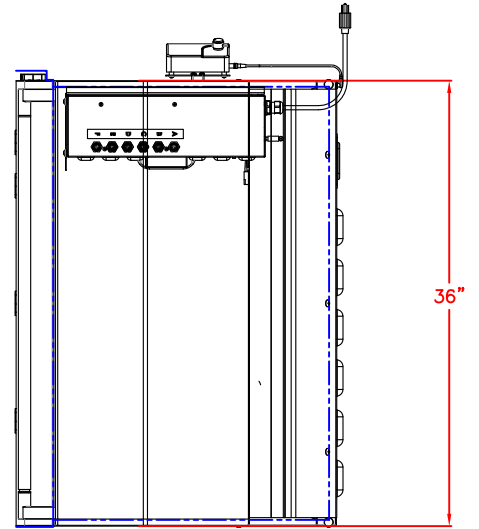

# LYNX BUILT-IN SMART36 ISLAND CUTOUT

FRONT VIEW

SIDE VIEW

LYNX BUILT-IN SMART36  
W/ DIMENSIONS  
ISLAND CUTOUT IN BLUE

TOP VIEW

FRONT VIEW

RIGHT SIDE VIEW

THIS AREA BELOW THE  
GRILL MUST PROVIDE  
ACCESS TO THE  
SMARTCPU FOR  
POSITION AND SERVICE.