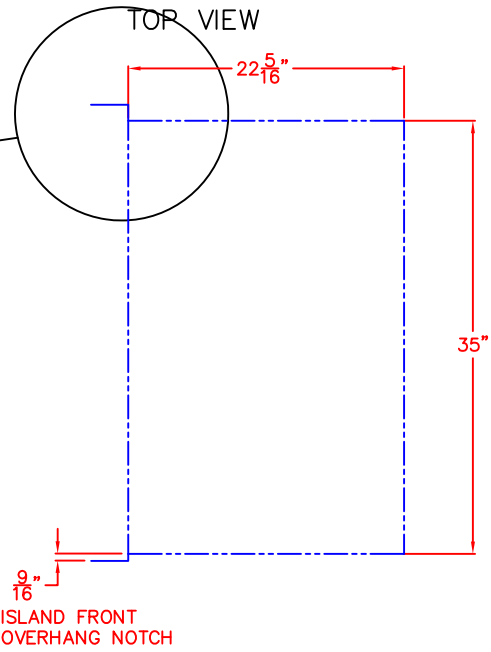

# LYNX BUILT-IN SMART36 ISLAND CUTOUT

FRONT VIEW

SIDE VIEW

LYNX BUILT-IN SMART36  
W/ DIMENSIONS  
ISLAND CUTOUT IN BLUE

TOP VIEW

FRONT VIEW

RIGHT SIDE VIEW

THIS AREA BELOW THE  
GRILL MUST PROVIDE  
ACCESS TO THE  
SMARTCPU FOR  
POSITION AND SERVICE.