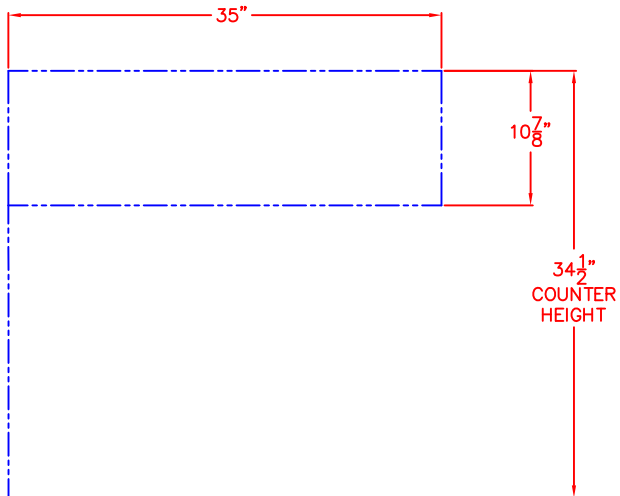

# LYNX BUILT-IN SMART36 ISLAND CUTOUT

FRONT VIEW

SIDE VIEW

LYNX BUILT-IN SMART36  
W/ DIMENSIONS  
ISLAND CUTOUT IN BLUE

TOP VIEW

FRONT VIEW

RIGHT SIDE VIEW

THIS AREA BELOW THE  
GRILL MUST PROVIDE  
ACCESS TO THE  
SMARTCPU FOR  
POSITION AND SERVICE.