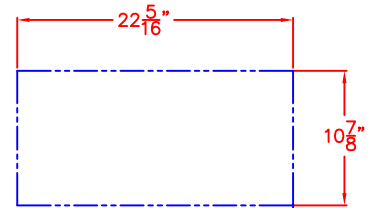

# LYNX BUILT-IN SMART36 ISLAND CUTOUT

FRONT VIEW

SIDE VIEW

LYNX BUILT-IN SMART36  
W/ DIMENSIONS  
ISLAND CUTOUT IN BLUE

TOP VIEW

FRONT VIEW

RIGHT SIDE VIEW

THIS AREA BELOW THE  
GRILL MUST PROVIDE  
ACCESS TO THE  
SMARTCPU FOR  
POSITION AND SERVICE.