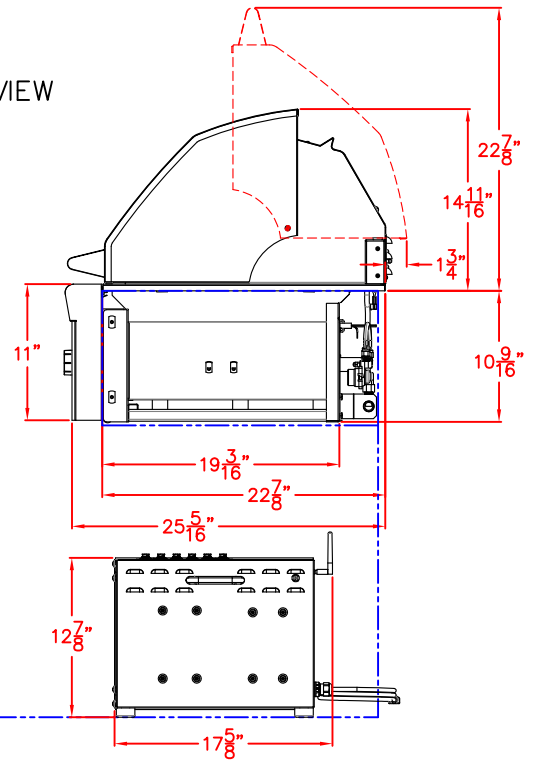

# LYNX BUILT-IN SMART36 ISLAND CUTOUT

FRONT VIEW

SIDE VIEW

LYNX BUILT-IN SMART36  
W/ DIMENSIONS  
ISLAND CUTOUT IN BLUE

TOP VIEW

FRONT VIEW

RIGHT SIDE VIEW

THIS AREA BELOW THE  
GRILL MUST PROVIDE  
ACCESS TO THE  
SMARTCPU FOR  
POSITION AND SERVICE.