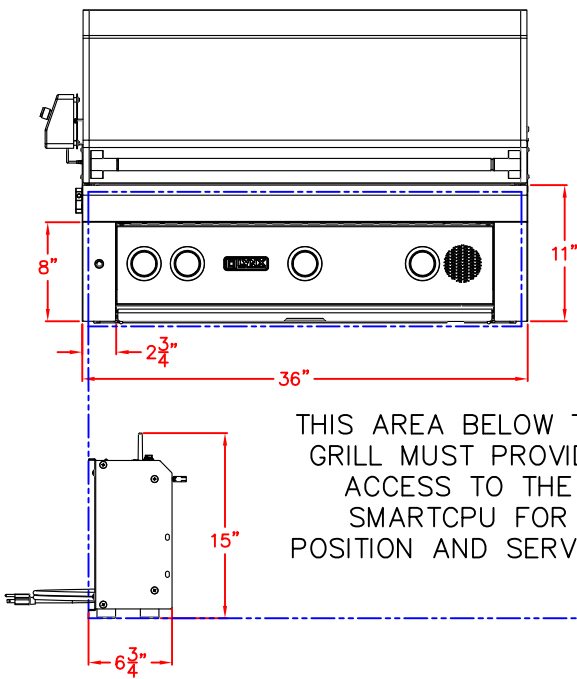

# LYNX BUILT-IN SMART36 ISLAND CUTOUT

FRONT VIEW

SIDE VIEW

LYNX BUILT-IN SMART36  
W/ DIMENSIONS  
ISLAND CUTOUT IN BLUE

TOP VIEW

FRONT VIEW

RIGHT SIDE VIEW

THIS AREA BELOW THE  
GRILL MUST PROVIDE  
ACCESS TO THE  
SMARTCPU FOR  
POSITION AND SERVICE.